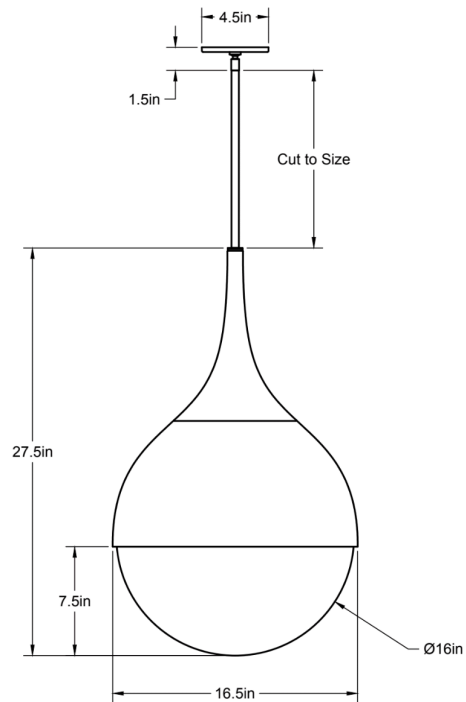

CO/ONY

ALLIED MAKER

Poise Pendant 16"

The Poise Pendant is composed of carefully crafted curves in Turned Wood, Spun Brass, and Blown Glass that come together to form a teardrop shape. Shown in blackened brass and black walnut.

Standard Materials: Machined Brass, Blown Glass and Hard Wood

27.5"H x 16.5"Ø

Weight: 27.75 lbs

Lead Time: Please Inquire

Certifications: cUL Damp Locations

Mounting: Fits all standard Junction Boxes

Lamping: 120V - E26 Base

240V - E27 Base

Bulb Included: E26 Cree LED

12W (75W Equivalent) LED

1100 Total Lumen Output

2700K / 90 CRI

E26 Base / Dimmable / 120 Volt

240V available upon request