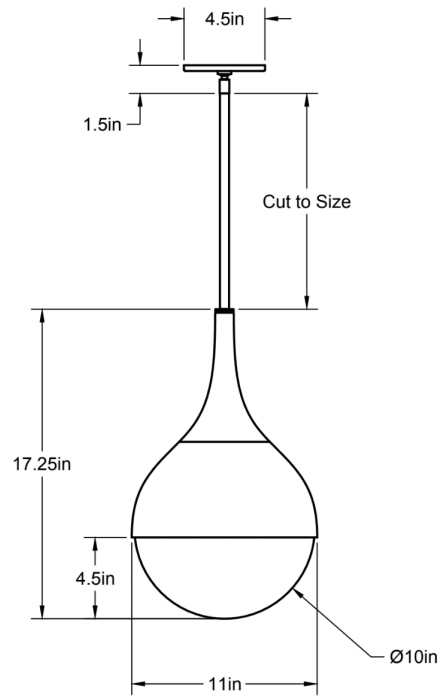

CO/ONY

ALLIED MAKER

Poise Pendant 11"

The Poise Pendant is composed of carefully crafted curves in Turned Wood, Spun Brass, and Blown Glass that come together to form a teardrop shape. Shown in blackened brass and black walnut.

Standard Materials: Machined Brass, Blown Glass and Hard Wood

17.25"H x 11"Ø

Weight: 10.75 lbs

Lead Time: Please Inquire

Certifications: cUL Damp Locations

Mounting: Fits all standard Junction Boxes

Lamping: 120V - E26 Base

240V - E27 Base

Bulb Included: E26 Cree LED

12W (75W Equivalent) LED

1100 Total Lumen Output

2700K / 90 CRI

E26 Base / Dimmable / 120 Volt

240V available upon request