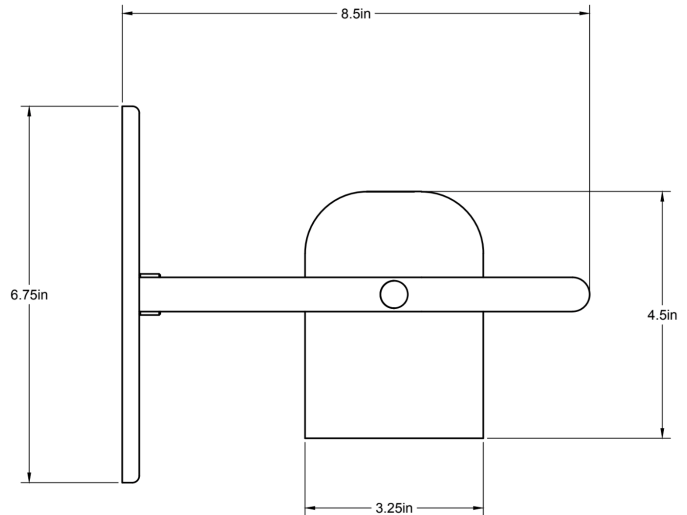

CO/ONY

ALLIED MAKER

Tri Cone

A turned hardwood shade rotates 180 degrees up or down; throwing a spotlight downwards for task lighting or against the wall for an ambient reflective glow. Can be mounted on the wall or ceiling. Shown in black walnut and brass.

Standard Materials: Machined Brass, and Hardwood

8.5"L x 6.75"Ø

Weight: 3.5 lbs

Lead Time: Please Inquire

Certifications: cUL Damp Locations

Mounting: Fits all standard Junction Boxes

Lamping: 120V - GU10 Base

240V - GU10 Base

Bulb Included: MR16 SORAA LED

9W (65W Equivalent) LED

465 Total Lumen Output

2700K / 95 CRI

GU10 Base / Dimmable / 120 Volt

240V available upon request