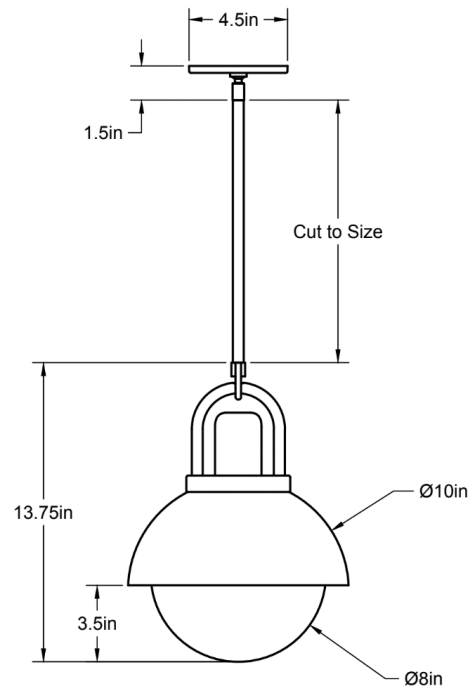

CO/ONY

ALLIED MAKER

Perforated Arc Dome 10"

The Perforated Arc Dome series highlights carefully proportioned arcs of mixed materials, creating a contemporary take on a classic silhouette. Shown in blackened brass, black walnut and matte white glass.

Standard Materials: Machined Brass, Blown Glass and Hard Wood

12.75"H x 10"Ø

Weight: 8.25 lbs

Lead Time: Please Inquire

Certifications: cUL Damp Locations

Mounting: Fits all standard Junction Boxes

Lamping: 120V - E26 Base

240V - E27 Base

Bulb Included: A19 Cree LED

10W (60W Equivalent) LED

815 Total Lumen Output

2700K / 90 CRI

E26 Base / Dimmable / 120 Volt

240V available upon request