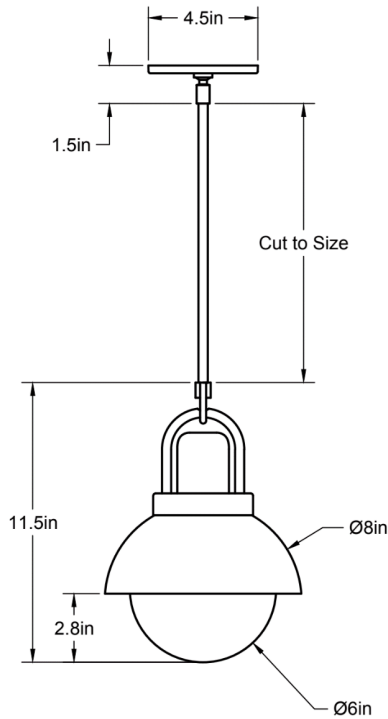

CO/ONY

ALLIED MAKER

Perforated Arc Dome 08"

The Perforated Arc Dome series highlights carefully proportioned arcs of mixed materials, creating a contemporary take on a classic silhouette. Shown in blackened brass, black walnut and matte white glass.

Standard Materials: Machined Brass, Blown Glass and Hard Wood

11.5"H x 8"Ø

Weight: 6 lbs

Lead Time: Please Inquire

Certifications: cUL Damp Locations

Mounting: Fits all standard Junction Boxes

Lamping: 120V - E26 Base

240V - E27 Base

Bulb Included: A19 Cree LED

10W (60W Equivalent) LED

815 Total Lumen Output

2700K / 90 CRI

E26 Base / Dimmable / 120 Volt

240V available upon request