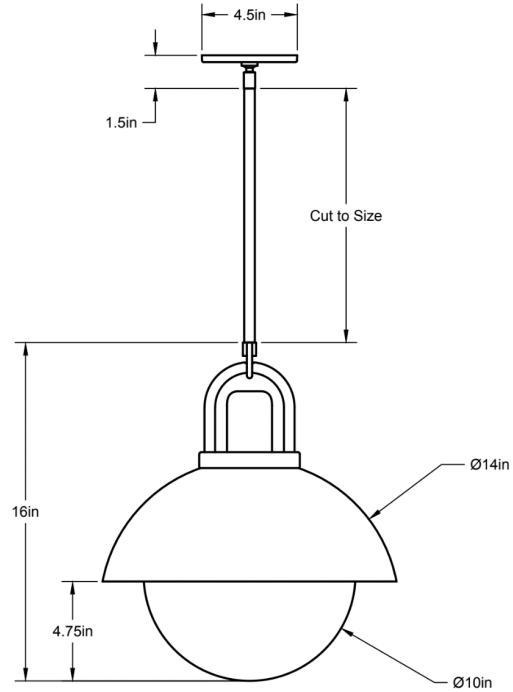

CO/ONY

ALLIED MAKER

Perforated Arc Dome 14"

The Perforated Arc Dome series highlights carefully proportioned arcs of mixed materials, creating a contemporary take on a classic silhouette. Shown in flat white brass, bleached oak and opal glass.

Standard Materials: Machined Brass, Blown Glass and Hard Wood

16"H x 14"Ø

Weight: 8.25 lbs

Lead Time: Please Inquire

Certifications: cUL Damp Locations

Mounting: Fits all standard Junction Boxes

Lamping: 120V - E26 Base

240V - E27 Base

Bulb Included: A19 Cree LED

12W (75W Equivalent) LED

1100 Total Lumen Output

2700K / 90 CRI

E26 Base / Dimmable / 120 Volt

240V available upon request