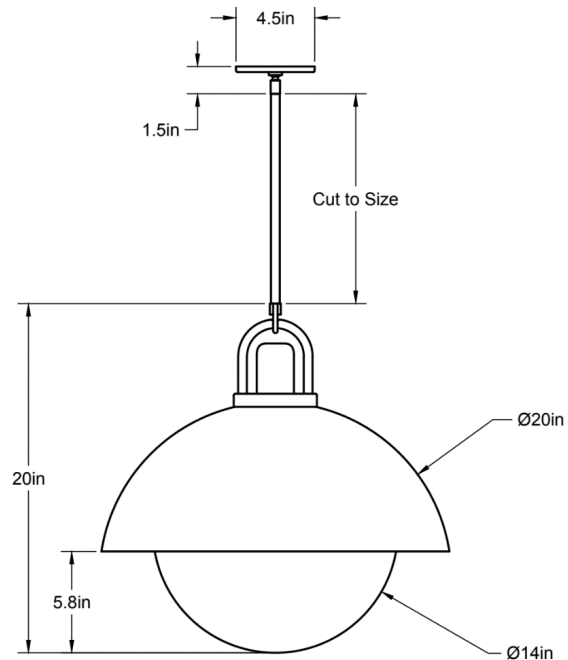

CO/ONY

ALLIED MAKER

Perforated Arc Dome 14"

The Perforated Arc Dome series highlights carefully proportioned arcs of mixed materials, creating a contemporary take on a classic silhouette. Shown in blackened brass, black walnut and opal glass.

Standard Materials: Machined Brass, Blown Glass and Hard Wood

20"H x 20"Ø

Weight: 22.75 lbs

Lead Time: Please Inquire

Certifications: cUL Damp Locations

Mounting: Fits all standard Junction Boxes

Lamping: 120V - E26 Base

240V - E27 Base

Bulb Included: A19 Cree LED

12W (75W Equivalent) LED

1100 Total Lumen Output

2700K / 90 CRI

E26 Base / Dimmable / 120 Volt

240V available upon request