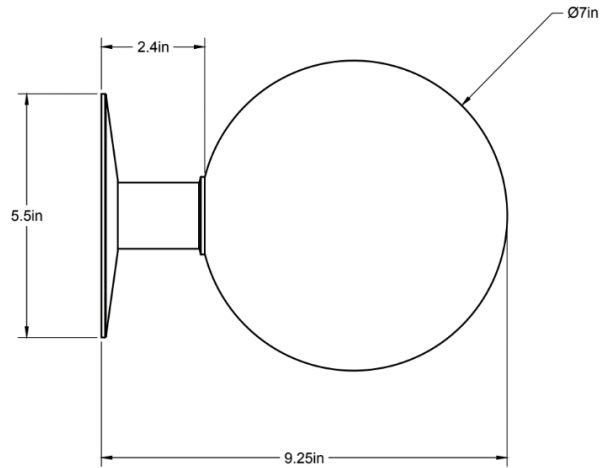

CO/ONY

ALLIED MAKER

Orb Sconce

This simple surface mount features a globe made of mouth-blown glass from artisans in Vermont and features bespoke brass hardware that allows for easy bulb access with a twist off assembly. The cast brass backplate and neck offer a seamless look that hides all hardware. Shown in brass and matte white glass.

Standard Materials: Machined Brass, Blown Glass

9.25"L x 7" Ø

Weight: 3 lbs

Lead Time: Please Inquire

Certifications: cUL Damp Locations

Mounting: Fits all standard Junction Boxes

Lamping: 120V - G8 Bi-pin Base

240V - G8 Bi-pin Base

Bulb Included: G8 Emery Allen LED

5W (60W Equivalent) LED

545 Total Lumen Output

2700K / 90 CRI

G8 Bi-pin Base / Dimmable / 120 Volt

240V available upon request

324 Canal St, 2nd fl.
New York, NY 10013