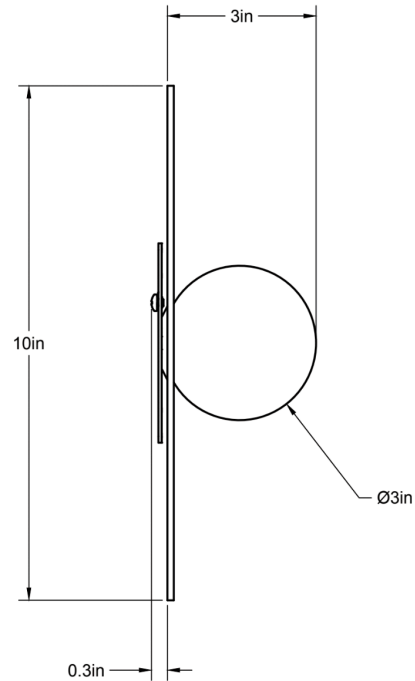

CO/ONY

ALLIED MAKER

Mini Orb 3-5

A mouth-blown glass globe sits flush on a cast-brass disc. Shown in matte white glass and brass.

Dimensions: 3.25"L x 5.5"Ø

Weight: 1.25 lbs

Standard Materials: Machined Brass, Blown Glass

Lead Time: Please Inquire

Certifications: cUL Damp Locations

Lamping: 120V - G8 Bi-pin Base

240V - G8 Bi-pin Base

Bulb Included: G8 Emery Allen LED

4.5W (50W Equivalent) LED

450 Total Lumen Output

2700K / 90 CRI

G8 Bi-pin Base / Dimmable / 120 Volt

240V available upon request

CO/ONY

ALLIED MAKER

Mini Orb 3-10

A mouth-blown glass globe sits flush on a cast-brass disc. Shown in matte white glass and brass.

Dimensions: 3"L x 10"Ø

Weight: 3.5 lbs

Standard Materials: Machined Brass, Blown Glass

Lead Time: Please Inquire

Certifications: cUL Damp Locations

Lamping: 120V - G8 Bi-pin Base

240V - G8 Bi-pin Base

Bulb Included: G8 Emery Allen LED