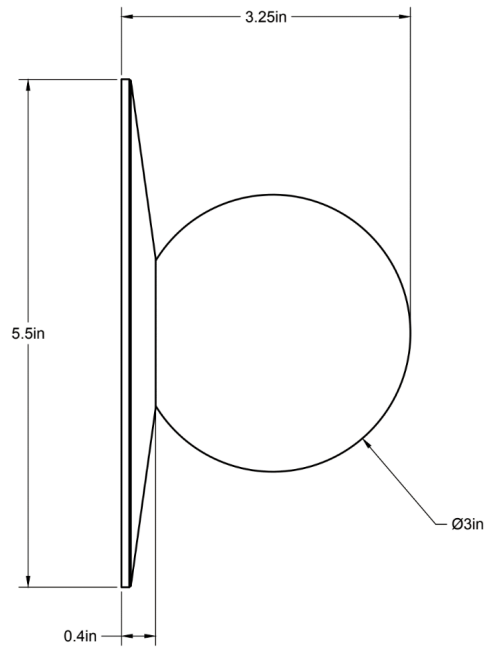

CO/ONY

ALLIED MAKER

Mini Orb 3-5

A mouth-blown glass globe sits flush on a cast-brass disc. Shown in matte white glass and brass.

Dimensions: 3.25"L x 5.5"Ø

Weight: 1.25 lbs

Standard Materials: Machined Brass, Blown Glass

G8 Bi-pin Base / Dimmable / 120 Volt

240V available upon request

CO/ONY

ALLIED MAKER

Mini Orb 3-10

A mouth-blown glass globe sits flush on a cast-brass disc. Shown in matte white glass and brass.

Dimensions: 3"L x 10"Ø

Weight: 3.5 lbs

Standard Materials: Machined Brass, Blown Glass

Lead Time: Please Inquire

Certifications: cUL Damp Locations

Lamping: 120V - G8 Bi-pin Base

240V - G8 Bi-pin Base

Bulb Included: G8 Emery Allen LED

4.5W (50W Equivalent) LED

450 Total Lumen Output

2700K / 90 CRI

G8 Bi-pin Base / Dimmable / 120 Volt

240V available upon request