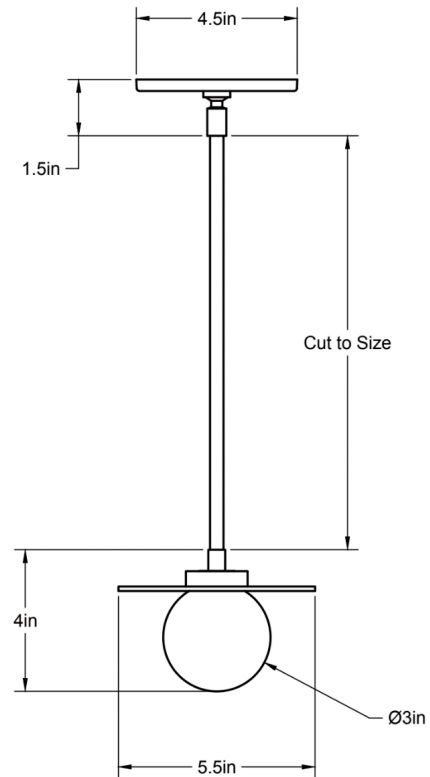

CO/ONY

ALLIED MAKER

Mini Orb Pendant

A mouth-blown glass globe sits flush on a suspended cast-brass disc. Shown in blackened brass and flat white glass.

Dimensions: 4"H x 5.5"Ø

Weight: 2 lbs

Standard Materials: Machined Brass, Blown Glass

Lead Time: Please Inquire

Certifications: cUL Damp Locations

Lamping: 120V - G8 Bi-pin Base

240V - G8 Bi-pin Base

Bulb Included: G8 Emery Allen LED

4.5W (50W Equivalent) LED

450 Total Lumen Output

2700K / 90 CRI

G8 Bi-pin Base / Dimmable / 120 Volt

240V available upon request