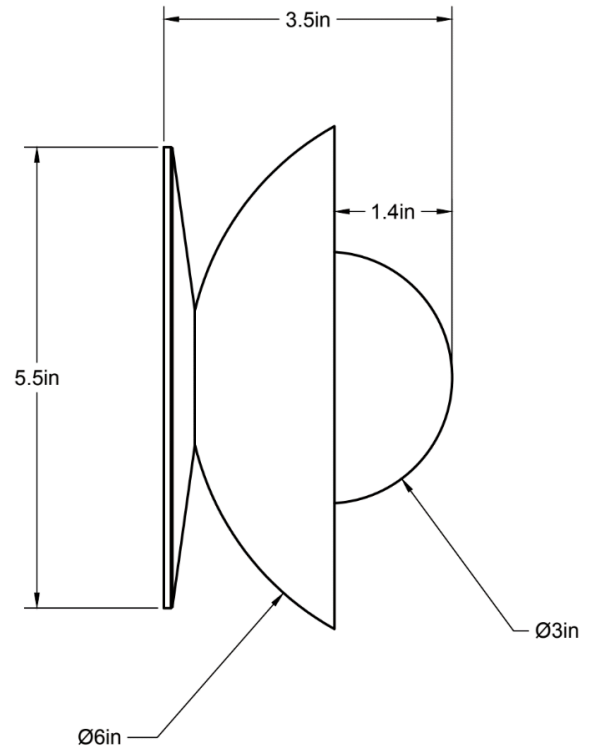

CO/ONY

ALLIED MAKER

Mini Dome

A modern and minimal composition, the Mini Dome features a blown glass globe nested inside of a blown glass dome, mounted on a brass plate. Shown in frosted white glass and brass.

Dimensions: 3.5"L x 6"Ø

Weight: 1.75 lbs

Standard Materials: Machined Brass, Blown Glass

Lead Time: Please Inquire

Certifications: cUL Damp Locations

Lamping: 120V - G8 Bi-pin Base

240V - G8 Bi-pin Base

Bulb Included: G8 Emery Allen LED

4.5W (50W Equivalent) LED

450 Total Lumen Output

2700K / 90 CRI

G8 Bi-pin Base / Dimmable / 120 Volt

240V available upon request