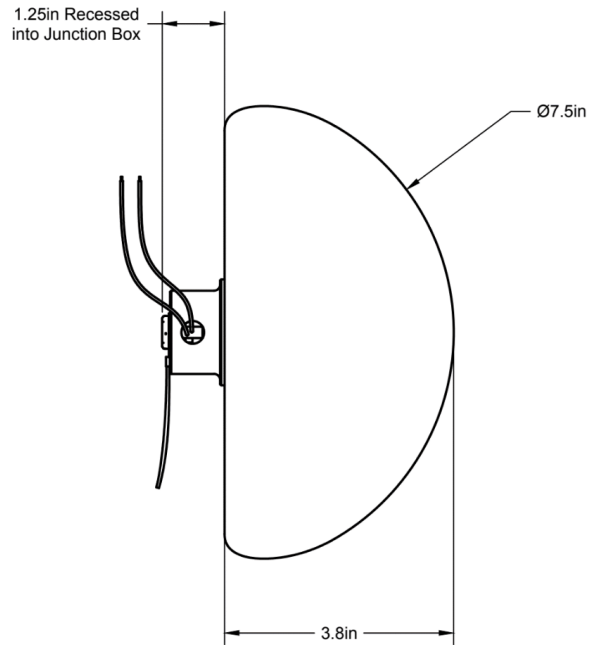

CO/ONY

ALLIED MAKER

Hemisphere 7.5

The Hemisphere 7.5 is a minimal yet unique piece, featuring a seamless glass dome. Shown in opal.

Dimensions: 3.8"L x 7.5"Ø

Weight: 3 lbs

Standard Materials: Blown Glass, Machined Steel

Lead Time: Please Inquire

Certifications: cUL Damp Locations

Lamping: 120V - G8 Bi-pin Base

240V - G8 Bi-pin Base

Bulb Included: G8 Emery Allen LED

5W (60W Equivalent) LED

545 Total Lumen Output

2700K / 90 CRI

G8 Bi-pin Base / Dimmable / 120 Volt

240V available upon request