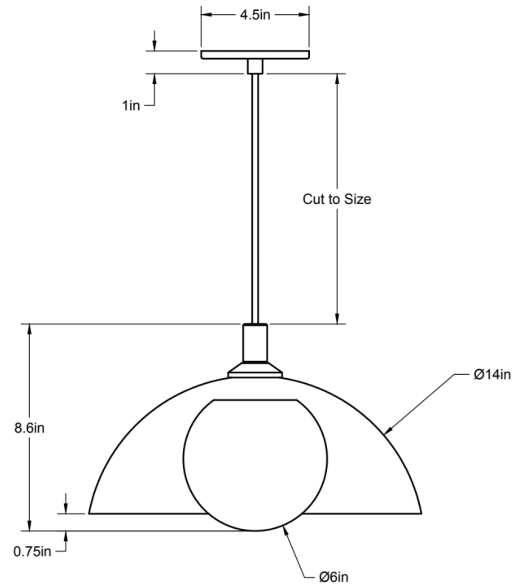

CO/ONY

ALLIED MAKER

Half Dome Pendant

The Half Dome Pendant features a modern, hand spun brass dome, meticulously brushed and waxed. Accented with a wooden finial, and suspended with 6' of field adjustable cord. Shown in brass and black walnut.

Dimensions: 8.6"H x 14"Ø

Weight: 8.75 lbs

Standard Materials: Machined Brass, Blown Glass, Hardwood

Lead Time: 5-7 Weeks

Certifications: cUL Damp Locations

Lamping: 120V - E26 Base

240V - E27 Base

Bulb Included: A19 Cree LED

10W (60W Equivalent) LED

815 Total Lumen Output

2700K / 90 CRI

E26 Base / Dimmable / 120 Volt

240V available upon request