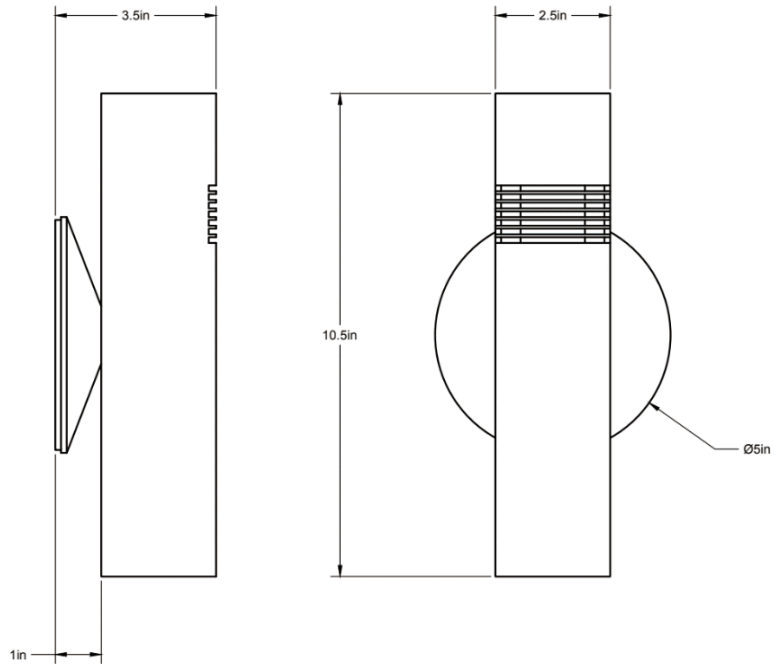

CO/ONY

ALLIED MAKER

Groove Sconce

Milled channels create a minimalist yet dramatic ambiance on a square brass shade.
Shown in raw brass and black walnut.

Dimensions: 3.5"L x 5"W x 10.5"H

Weight: 5.25 lbs

Standard Materials: Machined Brass, Hardwood

Lead Time: Please inquire

Certifications: cUL Damp Locations

Lamping: 120V - E26 Base

240V - E27 Base

Bulb Included: T12 Tal Lurra LED

2x 3W (25W Equivalent) LED

480 Total Lumen Output

2200K / 95 CRI

E26 Base / Dimmable / 120 Volt

240V available upon request