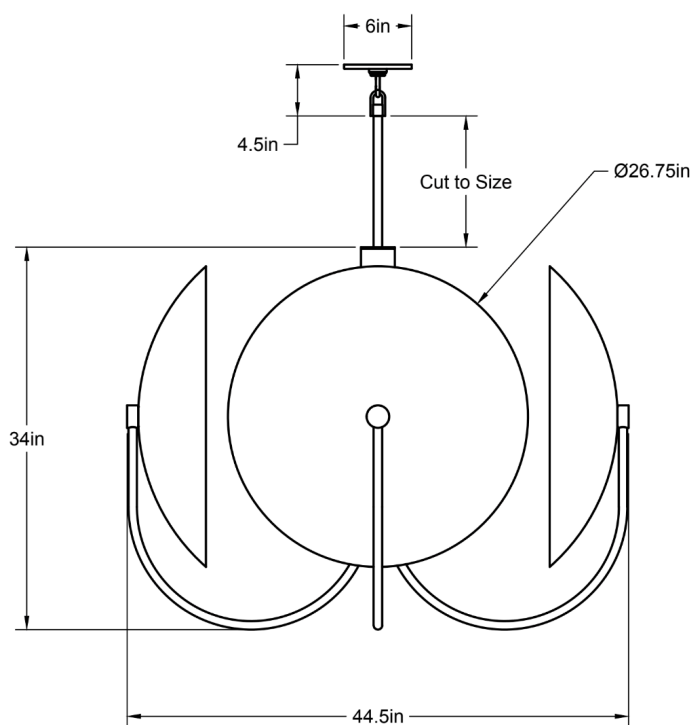

CO/ONY

ALLIED MAKER

Grand Aperture 4

Four large glass domes encircle a 4-globe geometric light source to create a unique statement piece. Shown in flat black brass and opal glass.

Dimensions: 44.5"L x 44.5"W x 34"H

Weight: 103.25 lbs

Standard Materials: Machined Brass, Hardwood

Lead Time: Please inquire

Certifications: cUL Damp Locations

Lamping: 120V - E26 Base

240V - E27 Base

Bulb Included: 4x A19 Cree LED

10W (60W Equivalent) LED