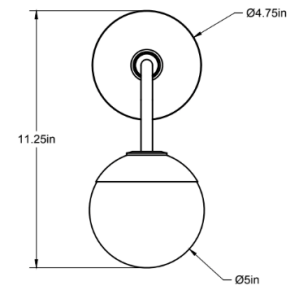

CO/ONY

ALLIED MAKER

Globe Sconce

A contemporary take on a classic fixture, the Globe Sconce features a blown glass globe suspended from a solid brass canopy. Shown in flat black brass and opal glass.

Dimensions: 6.5"L x 5"W x 11.25"H

Weight: 2.5 lbs

Standard Materials: Machined Brass, Hardwood

Lead Time: Please inquire

Certifications: cUL Damp Locations

Lamping: 120V - G8 Bi-pin Base

240V - G8 Bi-pin Base

Bulb Included: G8 Emery Allen LED

5W (60W Equivalent) LED

545 Total Lumen Output

2700K / 90 CRI

E26 Base / Dimmable / 120 Volt

240V available upon request