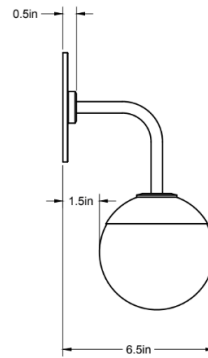

CO/ONY

ALLIED MAKER

Globe Sconce

A contemporary take on a classic fixture, the Globe Sconce features a blown glass globe suspended from a solid brass canopy. Shown in flat black brass and opal glass.

Dimensions: 6.5"L x 5"W x 11.25"H

Weight: 2.5 lbs

Standard Materials: Machined Brass, Hardwood

Lead Time: Please inquire

Certifications: cUL Damp Locations

Lamping: 120V - G8 Bi-pin Base

240V - G8 Bi-pin Base

Bulb Included: G8 Emery Allen LED

5W (60W Equivalent) LED

545 Total Lumen Output

2700K / 90 CRI

E26 Base / Dimmable / 120 Volt

240V available upon request