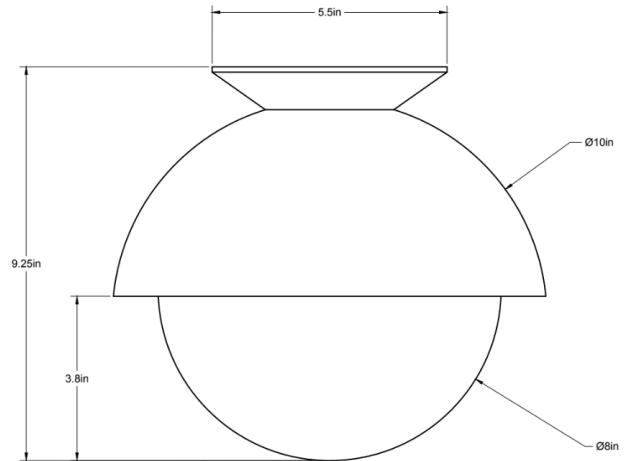

7.5"H x 8"Ø

Weight: 5.5 lbs

Lead Time: Please Inquire

Certifications: cUL Damp Locations

Mounting: Fits all standard Junction Boxes

Lamping: 120V - E26 Base

240V - E27 Base

Bulb Included: A19 Cree LED

10W (60W Equivalent) LED

815 Total Lumen Output

2700K / 90 CRI

E26 Base / Dimmable / 120 Volt

240V available upon request

CO/ONY

ALLIED MAKER

Glass Flush Dome 10"

Highlighting the beauty of materials, the Glass Flush Dome is composed of a globe and dome made from handblown glass. Shown in opal glass and black walnut.

Standard Materials: Blown Glass and Hardwood

9.25"H x 10"Ø