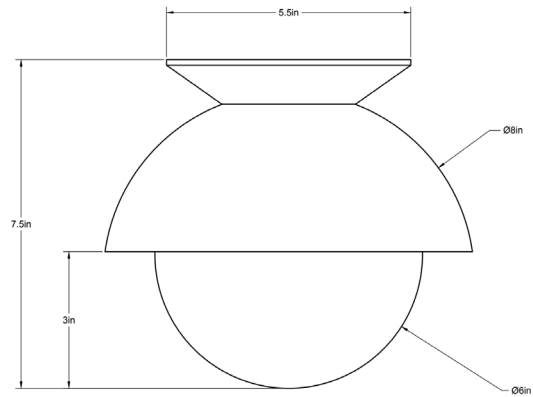

CO/ONY

ALLIED MAKER

Glass Flush Dome 08"

Highlighting the beauty of materials, the Glass Flush Dome is composed of a globe and dome made from handblown glass. Shown in opal glass and black walnut.

Standard Materials: Blown Glass and Hardwood

7.5"H x 8"Ø

Weight: 5.5 lbs

Lead Time: Please Inquire

Certifications: cUL Damp Locations

Mounting: Fits all standard Junction Boxes

Lamping: 120V - E26 Base

240V - E27 Base

Bulb Included: A19 Cree LED

10W (60W Equivalent) LED

815 Total Lumen Output

2700K / 90 CRI

E26 Base / Dimmable / 120 Volt

240V available upon request

CO/ONY

ALLIED MAKER

Glass Flush Dome 10"

Highlighting the beauty of materials, the Glass Flush Dome is composed of a globe and dome made from handblown glass. Shown in opal glass and black walnut.

Standard Materials: Blown Glass and Hardwood

9.25"H x 10"Ø