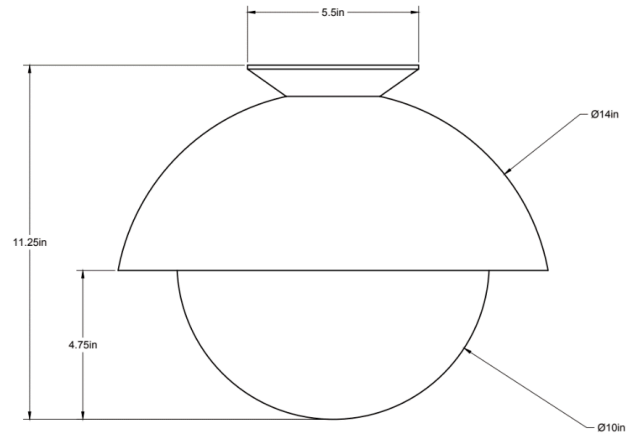

Highlighting the beauty of materials, the Glass Flush Dome is composed of a globe and dome made from handblown glass. Shown in opal glass and black walnut.

Standard Materials: Blown Glass and Hardwood

9.25"H x 10"Ø

Weight: 6.25 lbs

Lead Time: Please Inquire

Certifications: cUL Damp Locations

Mounting: Fits all standard Junction Boxes

Lamping: 120V - E26 Base

240V - E27 Base

Bulb Included: A19 Cree LED

10W (60W Equivalent) LED

815 Total Lumen Output

2700K / 90 CRI

E26 Base / Dimmable / 120 Volt

240V available upon request

CO/ONY

ALLIED MAKER

Glass Flush Dome 14"

Highlighting the beauty of materials, the Glass Flush Dome is composed of a globe and dome made from handblown glass. Shown in opal glass and black walnut.

Standard Materials: Blown Glass and Hardwood

11.25"H x 14"Ø

Weight: 15.25 lbs

Lead Time: Please Inquire

Certifications: cUL Damp Locations

Mounting: Fits all standard Junction Boxes

Lamping: 120V - E26 Base