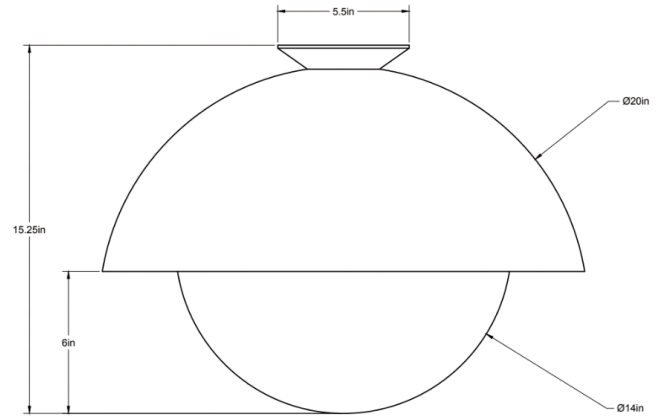

CO/ONY

ALLIED MAKER

Glass Flush Dome 20"

Highlighting the beauty of materials, the Glass Flush Dome is composed of a globe and dome made from handblown glass. Shown in opal glass and black walnut.

Standard Materials: Blown Glass and Hardwood

15.25"H x 20"Ø

Weight: 19.75 lbs

Lead Time: Please Inquire

Certifications: cUL Damp Locations

Mounting: Fits all standard Junction Boxes

Lamping: 120V - E26 Base

240V - E27 Base

Bulb Included: A19 Cree LED

12W (75W Equivalent) LED

1100 Total Lumen Output

2700K / 90 CRI

E26 Base / Dimmable / 120 Volt

240V available upon request