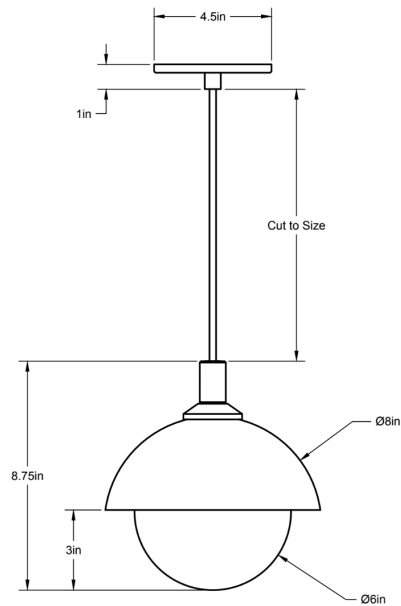

CO/ONY

ALLIED MAKER

Glass Dome Pendant 08"

Highlighting the beauty of materials, the Glass Dome Pendant is composed of a globe and dome made from handblown glass. Shown in opal glass and black walnut.

Standard Materials: Blown Glass and Hardwood

8.75"H x 8"Ø

Weight: 5.25 lbs

Lead Time: Please Inquire

Certifications: cUL Damp Locations

Mounting: Fits all standard Junction Boxes

Lamping: 120V - E26 Base

240V - E27 Base

Bulb Included: A19 Cree LED

10W (60W Equivalent) LED

815 Total Lumen Output

2700K / 90 CRI

E26 Base / Dimmable / 120 Volt

240V available upon request

CO/ONY

ALLIED MAKER

Glass Dome Pendant 10"

10.5"H x 10"Ø

Weight: 5.75 lbs

Lead Time: Please Inquire

Certifications: cUL Damp Locations

Mounting: Fits all standard Junction Boxes

Lamping: 120V - E26 Base

240V - E27 Base

Bulb Included: A19 Cree LED