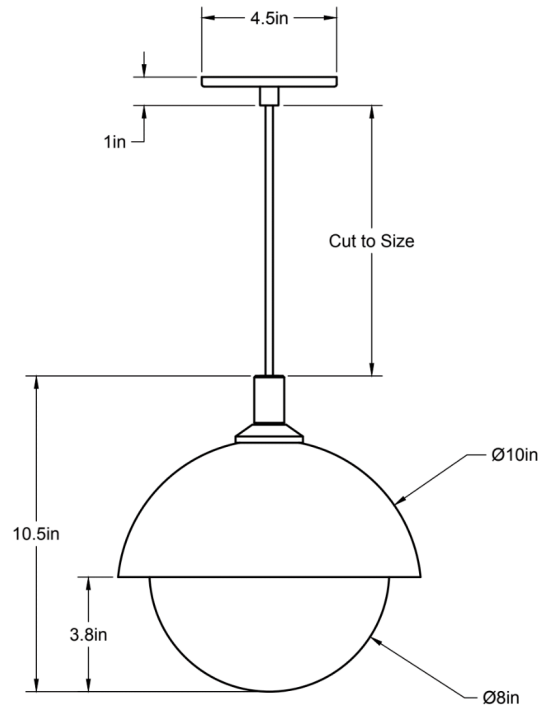

8.75"H x 8"Ø

Weight: 5.25 lbs

Lead Time: Please Inquire

Certifications: cUL Damp Locations

Mounting: Fits all standard Junction Boxes

Lamping: 120V - E26 Base

240V - E27 Base

Bulb Included: A19 Cree LED

10W (60W Equivalent) LED

815 Total Lumen Output

2700K / 90 CRI

E26 Base / Dimmable / 120 Volt

240V available upon request

CO/ONY

ALLIED MAKER

Glass Dome Pendant 10"

Highlighting the beauty of materials, the Glass Dome Pendant is composed of a globe and dome made from handblown glass. Shown in opal glass and black walnut.

Standard Materials: Blown Glass and Hardwood

10.5"H x 10"Ø

Weight: 5.75 lbs

Lead Time: Please Inquire

Certifications: cUL Damp Locations

Mounting: Fits all standard Junction Boxes

Lamping: 120V - E26 Base

240V - E27 Base

Bulb Included: A19 Cree LED