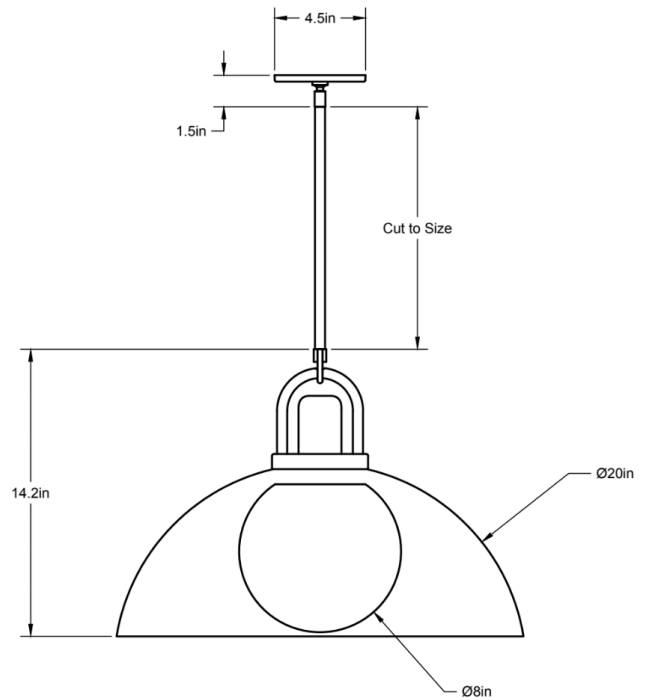

Standard Materials: Machined Brass, Blown Glass and Hard Wood

10"H x 10"Ø

Weight: 4.25 lbs

Lead Time: Please Inquire

Certifications: cUL Damp Locations

Mounting: Fits all standard Junction Boxes

Lamping: 120V - E26 Base

Standard Materials: Machined Brass, Blown Glass and Hard Wood

11.5"H x 14"Ø

Weight: 14 lbs

Lead Time: Please Inquire

Certifications: cUL Damp Locations

Mounting: Fits all standard Junction Boxes

Lamping: 120V - E26 Base

240V - E27 Base

Bulb Included: A19 Cree LED

10W (60 W Equivalent) LED

815 Total Lumen Output

2700K / 90 CRI

E26 Base / Dimmable / 120 Volt

240V available upon request

CO/ONY

Standard Materials: Machined Brass, Blown Glass and Hard Wood

14.2"H x 20"Ø

Weight: 36.75 lbs

Lead Time: Please Inquire

Certifications: cUL Damp Locations

Mounting: Fits all standard Junction Boxes

Lamping: 120V - E26 Base