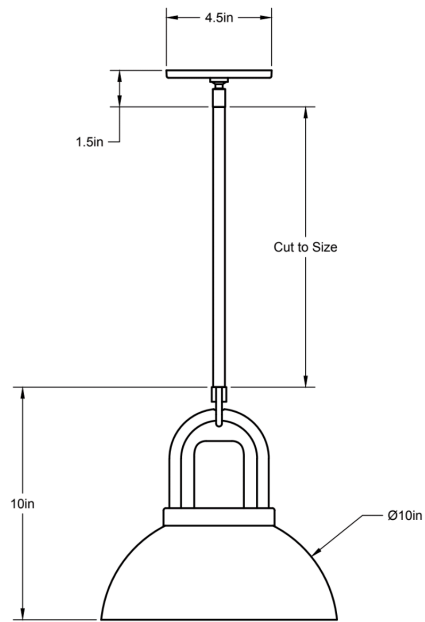

CO/ONY

ALLIED MAKER

Glass Arc 10"

The Glass Arc series highlights carefully proportioned arcs of mixed materials, creating a contemporary take on a classic silhouette. Shown in blackened brass, black walnut and matte white glass.

Standard Materials: Machined Brass, Blown Glass and Hard Wood

10"H x 10"Ø

Weight: 4.25 lbs

Lead Time: Please Inquire

Certifications: cUL Damp Locations

Mounting: Fits all standard Junction Boxes

Lamping: 120V - E26 Base

240V - E27 Base

Bulb Included: A19 Cree LED

60W Incandescent

550 Total Lumen Output

2700K / 100 CRI

E26 Base / Dimmable / 120 Volt

240V available upon request