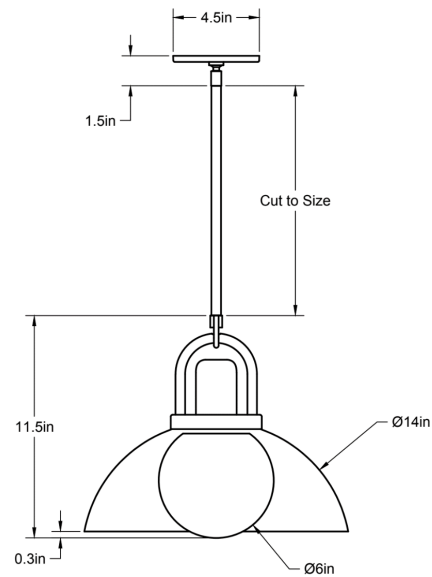

CO/ONY

ALLIED MAKER

Glass Arc 14"

The Glass Arc series highlights carefully proportioned arcs of mixed materials, creating a contemporary take on a classic silhouette. Shown in blackened brass, black walnut and matte white glass.

Standard Materials: Machined Brass, Blown Glass and Hard Wood

11.5"H x 14"Ø

Weight: 14 lbs

Lead Time: Please Inquire

Certifications: cUL Damp Locations

Mounting: Fits all standard Junction Boxes

Lamping: 120V - E26 Base

240V - E27 Base

Bulb Included: A19 Cree LED

10W (60 W Equivalent) LED

815 Total Lumen Output

2700K / 90 CRI

E26 Base / Dimmable / 120 Volt

240V available upon request