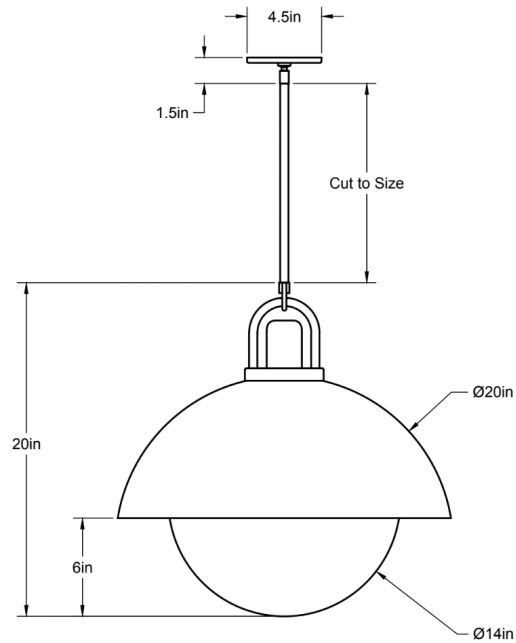

CO/ONY

ALLIED MAKER

Glass Arc Dome 20"

The Glass Arc series highlights carefully proportioned arcs of mixed materials, creating a contemporary take on a classic silhouette. Shown in blackened brass, black walnut and matte white glass.

Standard Materials: Machined Brass, Blown Glass and Hard Wood

20"H x 20"Ø

Weight: 42.75 lbs

Lead Time: Please Inquire

Certifications: cUL Damp Locations

Mounting: Fits all standard Junction Boxes

Lamping: 120V - E26 Base

240V - E27 Base

Bulb Included: A19 Cree LED

12W (75W Equivalent) LED

1100 Total Lumen Output

2700K / 90 CRI

E26 Base / Dimmable / 120 Volt

240V available upon request