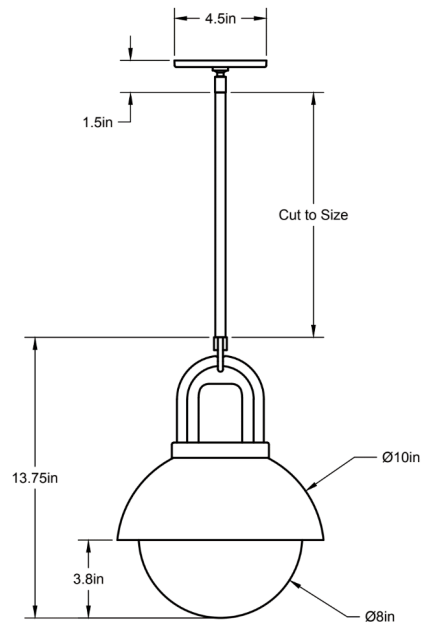

CO/ONY

ALLIED MAKER

Glass Arc Dome 10"

The Glass Arc series highlights carefully proportioned arcs of mixed materials, creating a contemporary take on a classic silhouette. Shown in blackened brass, black walnut and matte white glass.

Standard Materials: Machined Brass, Blown Glass and Hard Wood

13.75"H x 10"Ø

Weight: 7 lbs

Lead Time: Please Inquire

Certifications: cUL Damp Locations

Mounting: Fits all standard Junction Boxes

Lamping: 120V - E26 Base

Standard Materials: Machined Brass, Blown Glass and Hard Wood

16"H x 14"Ø

Weight: 17 lbs

Lead Time: Please Inquire

Certifications: cUL Damp Locations

Mounting: Fits all standard Junction Boxes

Lamping: 120V - E26 Base

Standard Materials: Machined Brass, Blown Glass and Hard Wood

20"H x 20"Ø

Weight: 42.75 lbs

Lead Time: Please Inquire

Certifications: cUL Damp Locations

Mounting: Fits all standard Junction Boxes

Lamping: 120V - E26 Base