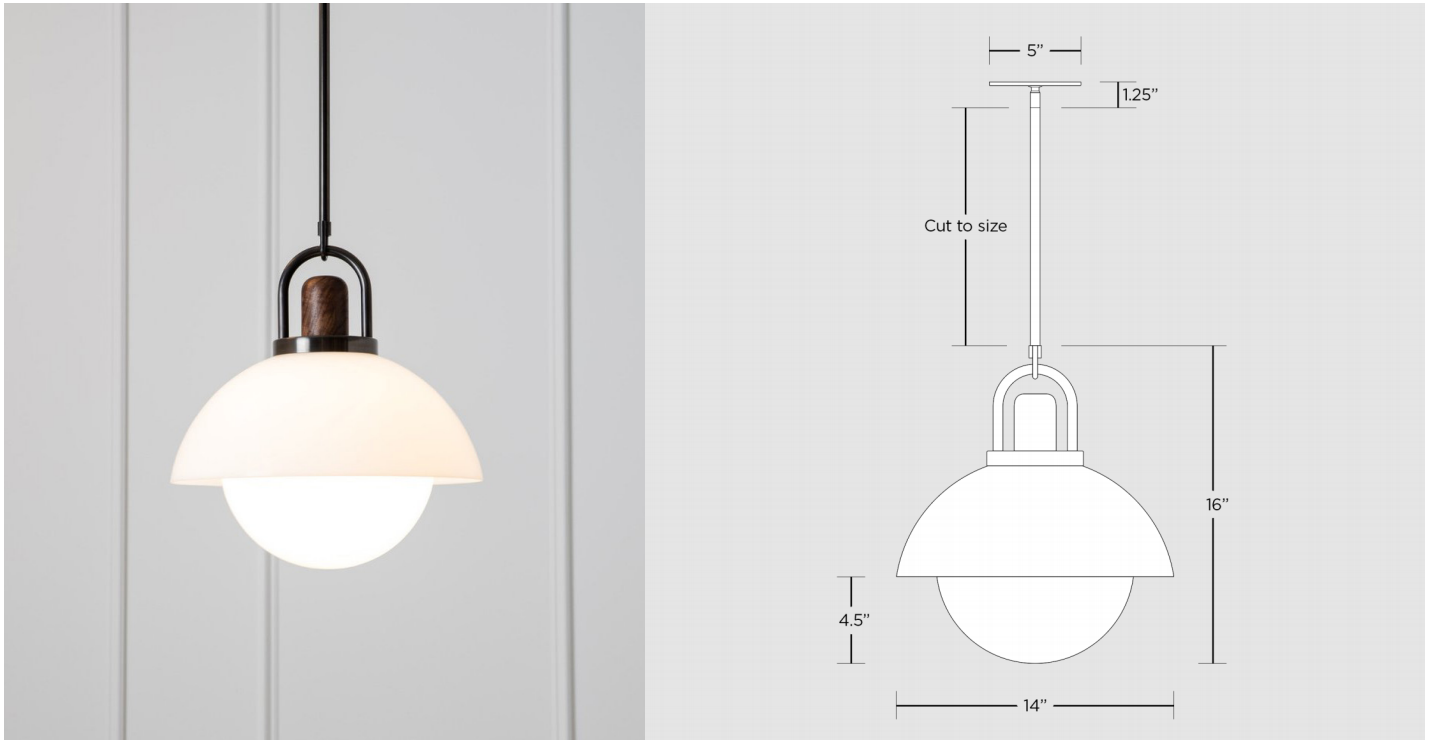

CO/ONY

ALLIED MAKER

Glass Arc Dome 10"

The Glass Arc series highlights carefully proportioned arcs of mixed materials, creating a contemporary take on a classic silhouette. Shown in blackened brass, black walnut and matte white glass.

Standard Materials: Machined Brass, Blown Glass and Hard Wood

13.75"H x 10"Ø

Weight: 7 lbs

Lead Time: Please Inquire

Certifications: cUL Damp Locations

Mounting: Fits all standard Junction Boxes

Lamping: 120V - E26 Base

240V - E27 Base

Bulb Included: A19 Cree LED

10W (60W Equivalent) LED

815 Total Lumen Output

2700K / 90 CRI

E26 Base / Dimmable / 120 Volt

240V available upon request

CO/ONY