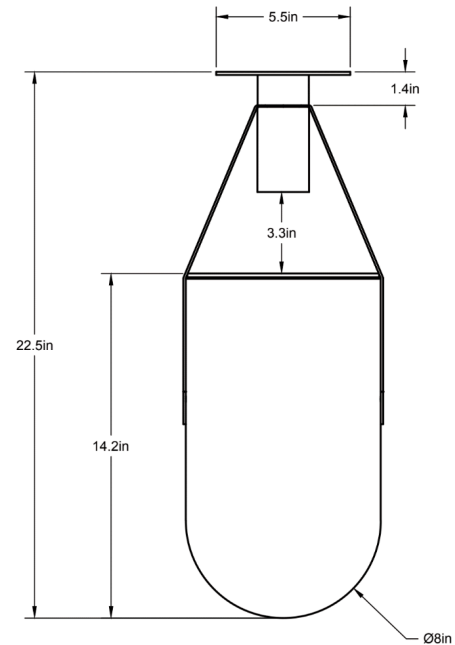

CO/ONY

ALLIED MAKER

Flush Well

A spot bulb shoots light into a sandblasted glass dome that is suspended by a leather strap and brass hardware. The fixture creates a warm glow inside the glass as well as casting dramatic shadows onto the ceiling. Shown in frosted glass, matte black brass, and tan leather.

Dimensions: 22.5"H x 8"Ø

Weight: 11.75 lbs

Standard Materials: Machined Brass, Blown Glass, Leather

Lead Time: Please inquire

Certifications: cUL Damp Locations

Lamping: 120V - GU10 Base

240V - GU10 Base

Bulb Included: MR16 SORAA LED

9W (65W Equivalent) LED

465 Total Lumen Output

2700K / 95 CRI

GU10 Base / Dimmable / 120 Volt

240V available upon request