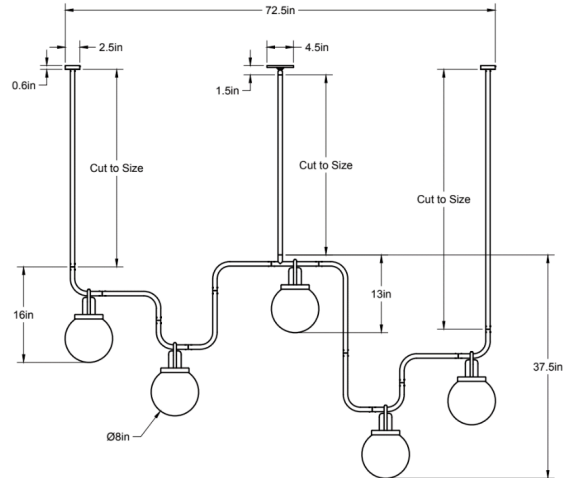

CO/ONY

ALLIED MAKER

Escalante 5

Escalante is inspired by the American South West landscape and features infinitely expandable cascading forms that can be tailor fit for site specific installations. Shown in blackened brass and frosted white glass.

Dimensions: 72.5"L x 8"W x 37.5"H

Weight: 40 lbs

Standard Materials: Machined Brass, Blown Glass, Hardwood

Lead Time: Please inquire

Certifications: cUL Damp Locations

Lamping: 120V - E26 Base

240V - E27 Base

Bulb Included: A19 Cree LED

5x 10W (60W Equivalent) LED

4075 Total Lumen Output

2700K / 90 CRI

E26 Base / Dimmable / 120 Volt

240V available upon request