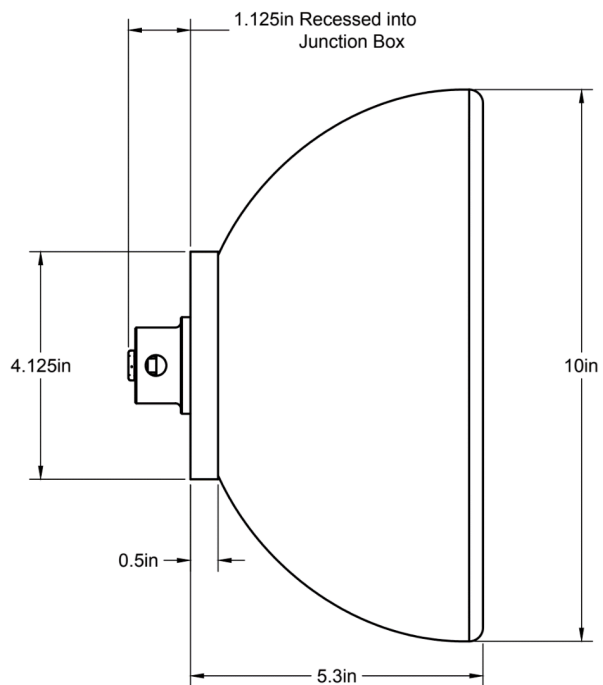

CO/ONY

ALLIED MAKER

Endless Dome

A solid blown glass-dome with a slumped face creates an endless effect. The face is frosted to diffuse light from the front, while the side of the dome is left clear to allow light to bounce off the wall. Shown in frosted white glass.

Dimensions: 5.3"L x 10"Ø

Weight: 5.5 lbs

Standard Materials: Machined Brass, Blown Glass

Lead Time: Please inquire

Certifications: cUL Damp Locations

Lamping: 120V - E12 Base

240V - E14 Base

Bulb Included: G16 Tala LED

5W LED

275 Total Lumen Output

2700K / 90 CRI

E12 Base / Dimmable / 120 Volt

240V available upon request