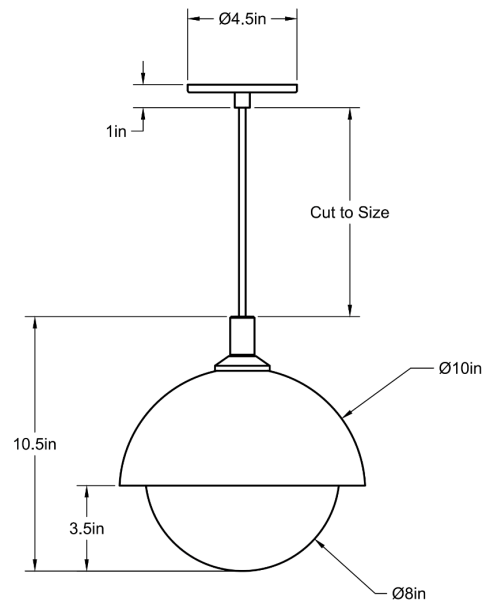

CO/ONY

ALLIED MAKER

Dome Pendant 10"

The Dome Pendant's elegant proportions highlight the beautiful quality of the spun brass shade and blown glass globe. Shown in blackened brass and matte white glass.

Standard Materials: Machined Brass, Blown Glass and Hard Wood

10.5"H x 10"Ø

Weight: 8 lbs

Lead Time: Please Inquire

Certifications: cUL Damp Locations

Mounting: Fits all standard Junction Boxes

Lamping: 120V - E26 Base

240V - E27 Base

Bulb Included: A19 Cree LED

The Dome Pendant's elegant proportions highlight the beautiful quality of the spun brass shade and blown glass globe. Shown in flat white and matte white glass.

Standard Materials: Machined Brass, Blown Glass and Hard Wood

12.5"H x 14"Ø

Weight: 10.75 lbs

Lead Time: Please Inquire

Certifications: cUL Damp Locations

Mounting: Fits all standard Junction Boxes

Lamping: 120V - E26 Base

240V - E27 Base

Bulb Included: A19 Cree LED