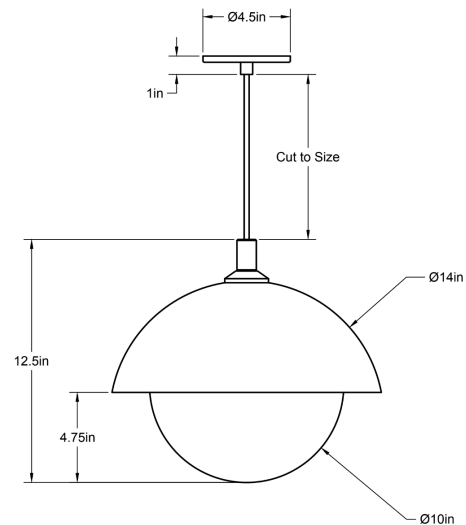

10.5"H x 10"Ø

Weight: 8 lbs

Lead Time: Please Inquire

Certifications: cUL Damp Locations

Mounting: Fits all standard Junction Boxes

Lamping: 120V - E26 Base

240V - E27 Base

Bulb Included: A19 Cree LED

10W (60W Equivalent) LED

815 Total Lumen Output

2700K / 90 CRI

E26 Base / Dimmable / 120 Volt

240V available upon request

CO/ONY

ALLIED MAKER

Dome Pendant 14"

The Dome Pendant's elegant proportions highlight the beautiful quality of the spun brass shade and blown glass globe. Shown in flat white and matte white glass.

Standard Materials: Machined Brass, Blown Glass and Hard Wood

12.5"H x 14"Ø

Weight: 10.75 lbs

Lead Time: Please Inquire

Certifications: cUL Damp Locations

Mounting: Fits all standard Junction Boxes

Lamping: 120V - E26 Base

240V - E27 Base

Bulb Included: A19 Cree LED