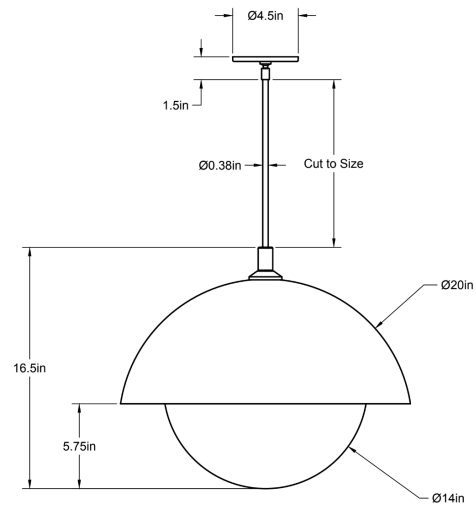

10.5"H x 10"Ø

Weight: 8 lbs

Lead Time: Please Inquire

Certifications: cUL Damp Locations

Mounting: Fits all standard Junction Boxes

Lamping: 120V - E26 Base

240V - E27 Base

Bulb Included: A19 Cree LED

12.5"H x 14"Ø

Weight: 10.75 lbs

Lead Time: Please Inquire

Certifications: cUL Damp Locations

Mounting: Fits all standard Junction Boxes

Lamping: 120V - E26 Base

240V - E27 Base

Bulb Included: A19 Cree LED

10W (60W Equivalent) LED

815 Total Lumen Output

2700K / 90 CRI

E26 Base / Dimmable / 120 Volt

240V available upon request

CO/ONY

ALLIED MAKER

Dome Pendant 20"

16.5"H x 20"Ø

Weight: 24.25 lbs

Lead Time: Please Inquire

Certifications: cUL Damp Locations

Mounting: Fits all standard Junction Boxes

Lamping: 120V - E26 Base

240V - E27 Base

Bulb Included: A19 Cree LED