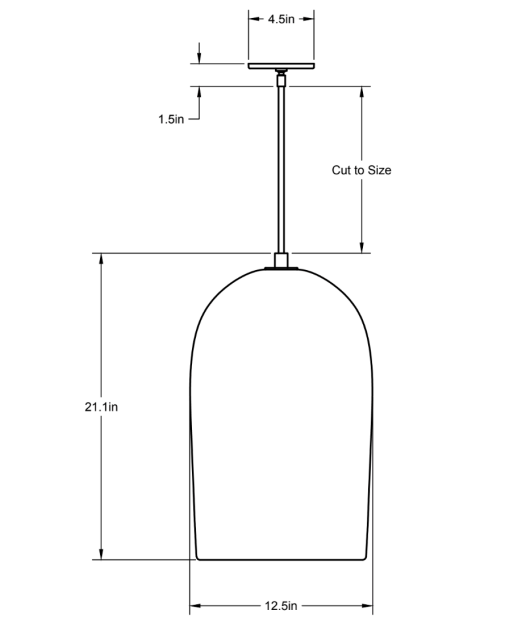

CO/ONY

ALLIED MAKER

Crux Pendant 20"

Simple and mysterious, The Crux Pendant features a glass sphere floating inside a hand-blown bell. Shown in blackened brass and clear to smoked gradient.

Standard Materials: Machined Brass and Blown Glass

21.5"H x 12.5"Ø

Weight: 31.75 lbs

Lead Time: Please Inquire

Certifications: cUL Damp Locations

Mounting: Fits all standard Junction Boxes

Lamping: 120V - E26 Base

240V - E27 Base

Bulb Included: A19 Cree LED

12W (75W Equivalent) LED

1100 Total Lumen Output

2700K / 90 CRI

E26 Base / Dimmable / 120 Volt

240V available upon request