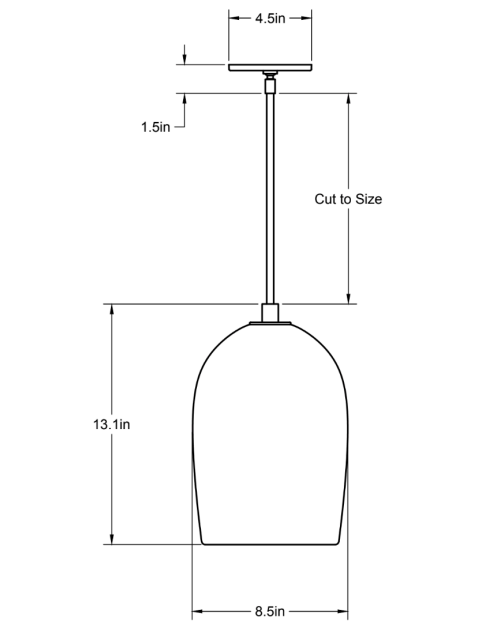

CO/ONY

ALLIED MAKER

Crux Pendant 12"

Simple and mysterious, The Crux Pendant features a glass sphere floating inside a hand-blown bell. Shown in blackened brass and clear to smoked gradient.

Standard Materials: Machined Brass and Blown Glass

13.1"H x 8.5"Ø

Weight: 13 lbs

Lead Time: Please Inquire

Certifications: cUL Damp Locations

Mounting: Fits all standard Junction Boxes

Lamping: 120V - E26 Base

240V - E27 Base

Bulb Included: A19 Cree LED

12W (75W Equivalent) LED

1100 Total Lumen Output

2700K / 90 CRI

E26 Base / Dimmable / 120 Volt

240V available upon request