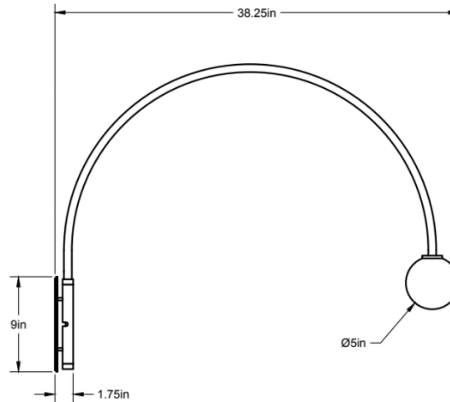

CO/ONY

ALLIED MAKER

Contour Wall Lamp 22"

A large diameter hand bent arc effortlessly swivels against the wall, while a warm pleasant glow comes from a small glass sphere that is made by artisans in NYC. Available as a hardwired or plug-in fixture. Shown in blackened brass.

Standard Materials: Machined Brass and Blown Glass

21.25"L x 4.5"W x 18.25"H

Weight: 4.75 lbs

Lead Time: Please Inquire

Certifications: cUL Damp Locations

Mounting: Fits all standard junction boxes

Lamping: 120V - G8 Bi-pin Base

240V - G8 Bi-pin Base

Bulb Included: G8 Emery Allen LED

5W (60W Equivalent) LED

545 Total Lumen Output

2700K / 90 CRI

G8 Bi-pin Base / Dimmable / 120 Volt

240V available upon request