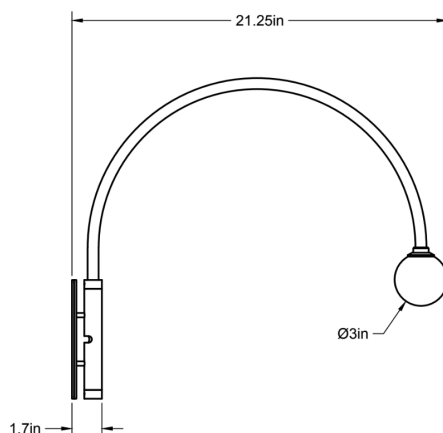

CO/ONY

ALLIED MAKER

Contour Wall Lamp

A large diameter hand bent arc effortlessly swivels against the wall, while a warm pleasant glow comes from a small glass sphere that is made by artisans in NYC. Available as a hardwired or plug-in fixture. Shown in raw brass.

Standard Materials: Machined Brass and Blown Glass

38.25"L x 5"W x 29"H

Weight: 9.5 lbs

Lead Time: Please Inquire

Certifications: cUL Damp Locations

Mounting: Fits all standard junction boxes

Lamping: 120V - G8 Bi-pin Base

240V - G8 Bi-pin Base

Bulb Included: G8 Emery Allen LED

5W (60W Equivalent) LED

545 Total Lumen Output

2700K / 90 CRI

G8 Bi-pin Base / Dimmable / 120 Volt

240V available upon request