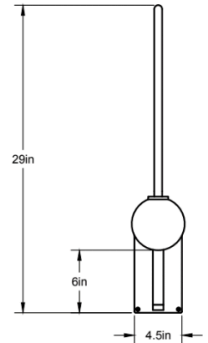

CO/ONY

ALLIED MAKER

Contour Wall Lamp 22"

A large diameter hand bent arc effortlessly swivels against the wall, while a warm pleasant glow comes from a small glass sphere that is made by artisans in NYC. Available as a hardwired or plug-in fixture. Shown in blackened brass.

Standard Materials: Machined Brass and Blown Glass

21.25"L x 4.5"W x 18.25"H

Weight: 4.75 lbs

Lead Time: Please Inquire

Certifications: cUL Damp Locations

Mounting: Fits all standard junction boxes

Lamping: 120V - G8 Bi-pin Base

240V - G8 Bi-pin Base

Bulb Included: G8 Emery Allen LED

5W (60W Equivalent) LED

545 Total Lumen Output

2700K / 90 CRI

G8 Bi-pin Base / Dimmable / 120 Volt

240V available upon request