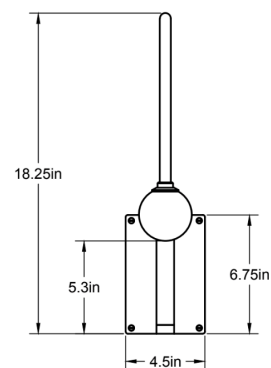

CO/ONY

ALLIED MAKER

Contour Wall Lamp

A large diameter hand bent arc effortlessly swivels against the wall, while a warm pleasant glow comes from a small glass sphere that is made by artisans in NYC. Available as a hardwired or plug-in fixture. Shown in raw brass.

Standard Materials: Machined Brass and Blown Glass

38.25"L x 5"W x 29"H

Weight: 9.5 lbs

Lead Time: Please Inquire

Certifications: cUL Damp Locations

Mounting: Fits all standard junction boxes

Lamping: 120V - G8 Bi-pin Base

240V - G8 Bi-pin Base

Bulb Included: G8 Emery Allen LED

5W (60W Equivalent) LED

545 Total Lumen Output

2700K / 90 CRI

G8 Bi-pin Base / Dimmable / 120 Volt

240V available upon request