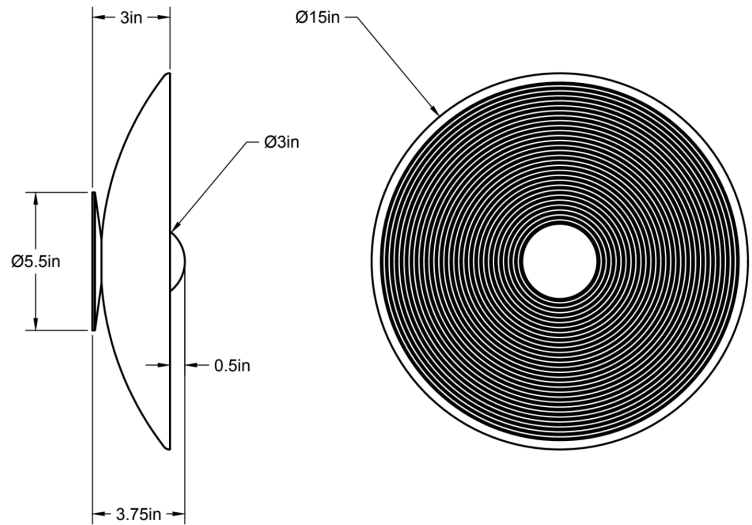

CO/ONY

ALLIED MAKER

Concentric 15"

The Concentric Sconce highlights the form of this handcrafted dome, echoed in its grooves, carefully shaped on the lathe to achieve a pleasing curvature. Shown in bleached ash.

Standard Materials: Machined Brass, Hardwood, Blown Glass

3.75"L x 15"Ø

Weight: 2.75 lbs

Lead Time: Please Inquire

Certifications: cUL Damp Locations

Mounting: Fits all standard junction boxes

Lamping: 120V - G8 Bi-pin Base

240V - G8 Bi-pin Base

Bulb Included: G8 Emery Allen LED

4.5W (50W Equivalent) LED

450 Total Lumen Output

2700K / 90 CRI

G8 Bi-pin Base / Dimmable / 120 Volt

240V available upon request