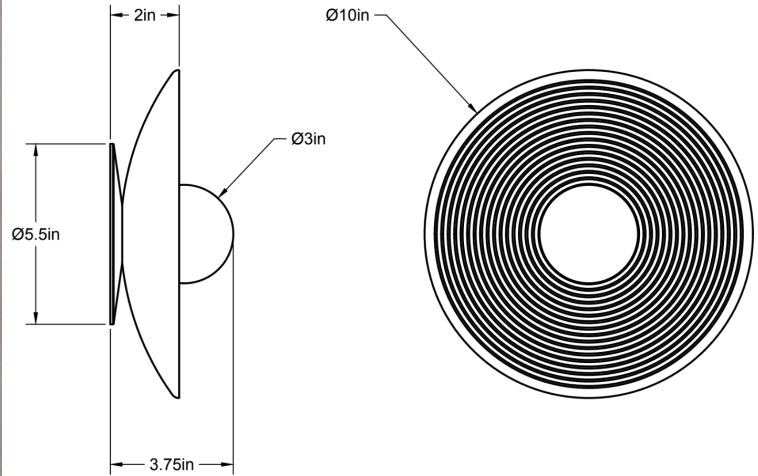

CO/ONY

ALLIED MAKER

Concentric 10"

The Concentric Sconce highlights the form of this handcrafted dome, echoed in its grooves, carefully shaped on the lathe to achieve a pleasing curvature. Shown in bleached ash.

Standard Materials: Machined Brass, Hardwood, Blown Glass

3.5"L x 10"Ø

Weight: 2.25 lbs

Lead Time: Please Inquire

Certifications: cUL Damp Locations

Mounting: Fits all standard junction boxes

Lamping: 120V - G8 Bi-pin Base

240V - G8 Bi-pin Base

Bulb Included: G8 Emery Allen LED

4.5W (50W Equivalent) LED

450 Total Lumen Output

2700K / 90 CRI

G8 Bi-pin Base / Dimmable / 120 Volt

240V available upon request