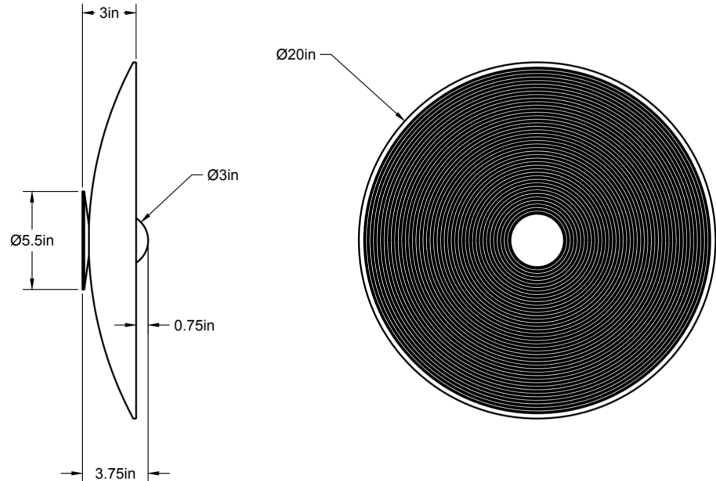

CO/ONY

ALLIED MAKER

Concentric 20"

The Concentric Sconce highlights the form of this handcrafted dome, echoed in its grooves, carefully shaped on the lathe to achieve a pleasing curvature. Shown in oxidized oak.

Standard Materials: Machined Brass, Hardwood, Blown Glass

3.75"L x 20"Ø

Weight: 4.25 lbs

Lead Time: Please Inquire

Certifications: cUL Damp Locations

Mounting: Fits all standard junction boxes

Lamping: 120V - G8 Bi-pin Base

240V - G8 Bi-pin Base

Bulb Included: G8 Emery Allen LED

4.5W (50W Equivalent) LED

450 Total Lumen Output

2700K / 90 CRI

G8 Bi-pin Base / Dimmable / 120 Volt

240V available upon request