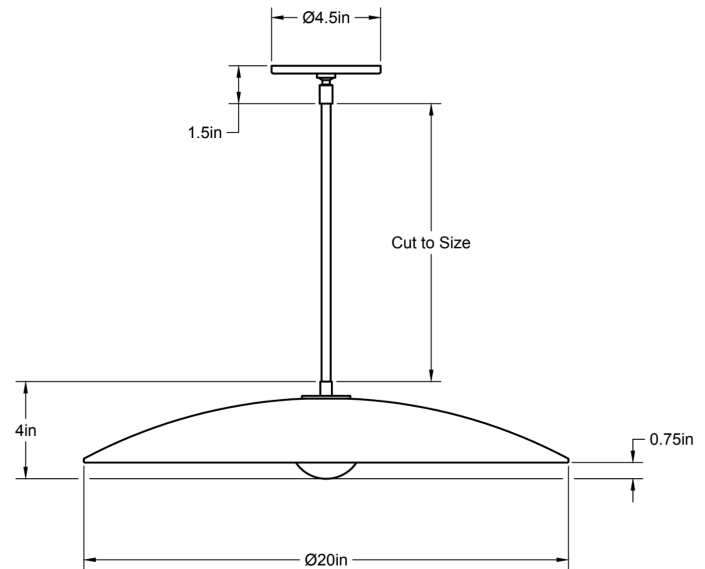

Standard Materials: Machined Brass, Hardwood, Blown Glass

4"H x 10"Ø

Weight: 2 lbs

Lead Time: Please Inquire

Certifications: cUL Damp Locations

Mounting: Fits all standard junction boxes

Lamping: 120V - G8 Bi-pin Base

240V - G8 Bi-pin Base

Bulb Included: G8 Emery Allen LED

4.5W (50W Equivalent) LED

450 Total Lumen Output

2700K / 90 CRI

G8 Bi-pin Base / Dimmable / 120 Volt

240V available upon request

CO/ONY

ALLIED MAKER

Concentric Pendant 20"

The Concentric Pendant highlights the form of this handcrafted dome, echoed in its grooves, carefully shaped on the lathe to achieve a pleasing curvature. Shown in black walnut.

Standard Materials: Machined Brass, Hardwood, Blown Glass

4"H x 20"Ø

Weight: 4 lbs

Lead Time: Please Inquire

Certifications: cUL Damp Locations

Mounting: Fits all standard junction boxes

Lamping: 120V - G8 Bi-pin Base