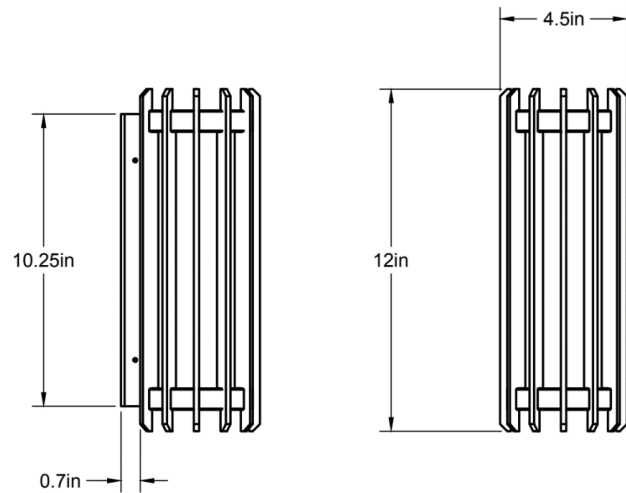

CO/ONY

ALLIED MAKER

Cathedral Sconce 12"

A contemporary take on the classic lantern, the Cathedral Sconce features an open, airy structure that allows light to pass through the entire sconce. Shown in bronze.

Standard Materials: Machined Brass, Blown Glass

4.9"L x 4.5"W x 12"H

Weight: 10.5 lbs

Lead Time: Please Inquire

Certifications: cUL Damp Locations

Mounting: Fits all standard junction boxes

Lamping: 8.5W LED

800 Total Lumen Output

2700K / 90 CRI

Integrated LED / Dimmable / 120 Volt

120V or 240V

CO/ONY

ALLIED MAKER

Cathedral Sconce 26"

A contemporary take on the classic lantern, the Cathedral Sconce features an open, airy structure that allows light to pass through the entire sconce. Shown in raw brass.

Standard Materials: Machined Brass, Blown Glass

4.9"L x 4.5"W x 26"H

Weight: 23.75 lbs

Lead Time: Please Inquire

Certifications: cUL Damp Locations

Mounting: Fits all standard junction boxes

Lamping: 28W LED