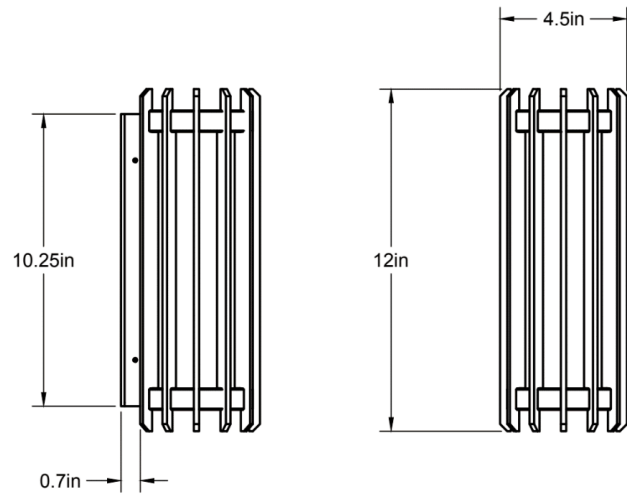

CO/ONY

ALLIED MAKER

Cathedral Sconce 12"

A contemporary take on the classic lantern, the Cathedral Sconce features an open, airy structure that allows light to pass through the entire sconce. Shown in bronze.

Standard Materials: Machined Brass, Blown Glass

4.9"L x 4.5"W x 12"H

Weight: 10.5 lbs

Lead Time: Please Inquire

Certifications: cUL Damp Locations

Mounting: Fits all standard junction boxes

Lamping: 8.5W LED

800 Total Lumen Output

2700K / 90 CRI

Integrated LED / Dimmable / 120 Volt

120V or 240V

CO/ONY

ALLIED MAKER

Cathedral Sconce 26"

A contemporary take on the classic lantern, the Cathedral Sconce features an open, airy structure that allows light to pass through the entire sconce. Shown in raw brass.

Standard Materials: Machined Brass, Blown Glass

4.9"L x 4.5"W x 26"H

Weight: 23.75 lbs

Lead Time: Please Inquire

Certifications: cUL Damp Locations

Mounting: Fits all standard junction boxes

Lamping: 28W LED