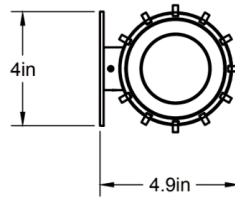

Standard Materials: Machined Brass, Blown Glass

4.9"L x 4.5"W x 12"H

Weight: 10.5 lbs

Lead Time: Please Inquire

Certifications: cUL Damp Locations

Mounting: Fits all standard junction boxes

Lamping: 8.5W LED

800 Total Lumen Output

2700K / 90 CRI

Integrated LED / Dimmable / 120 Volt

120V or 240V

CO/ONY

ALLIED MAKER

Cathedral Sconce 26"

A contemporary take on the classic lantern, the Cathedral Sconce features an open, airy structure that allows light to pass through the entire sconce. Shown in raw brass.

Standard Materials: Machined Brass, Blown Glass

4.9"L x 4.5"W x 26"H

Weight: 23.75 lbs

Lead Time: Please Inquire

Certifications: cUL Damp Locations

Mounting: Fits all standard junction boxes

Lamping: 28W LED