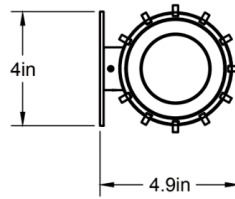

CO/ONY

ALLIED MAKER

Cathedral Sconce 12"

A contemporary take on the classic lantern, the Cathedral Sconce features an open, airy structure that allows light to pass through the entire sconce. Shown in bronze.

Standard Materials: Machined Brass, Blown Glass

4.9"L x 4.5"W x 12"H

Weight: 10.5 lbs

Lead Time: Please Inquire

Certifications: cUL Damp Locations

Mounting: Fits all standard junction boxes

Lamping: 8.5W LED

Standard Materials: Machined Brass, Blown Glass

4.9"L x 4.5"W x 26"H

Weight: 23.75 lbs

Lead Time: Please Inquire

Certifications: cUL Damp Locations

Mounting: Fits all standard junction boxes

Lamping: 28W LED