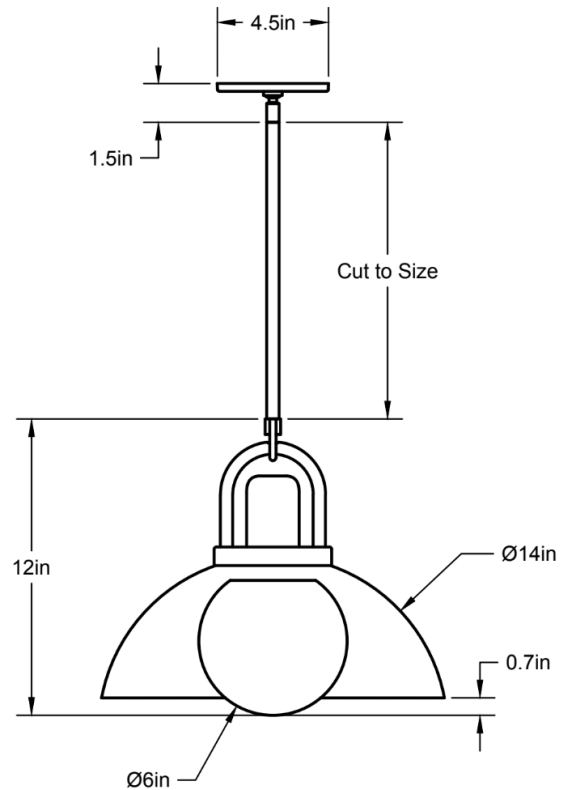

CO/ONY

ALLIED MAKER

Arc 14"

The carefully shaped arc of the bent brass and hand turned Black Walnut top bring a contemporary twist to this classic silhouette. Shown in blackened brass and black walnut.

Standard Materials: Machined Brass, Blown Glass and Hardwood

12"H x 14"Ø

Weight: 10 lbs

Lead Time: Please Inquire

Mounting: Fits all standard junction boxes

Certifications: cUL Damp Locations

Lamping: 120V - E26 Base

240V - E27 Base

Bulb Included: A19 Cree LED

12W (75W Equivalent) LED

1100 Total Lumen Output

2700K / 90 CRI

E26 Base / Dimmable / 120 Volt

240V available upon request