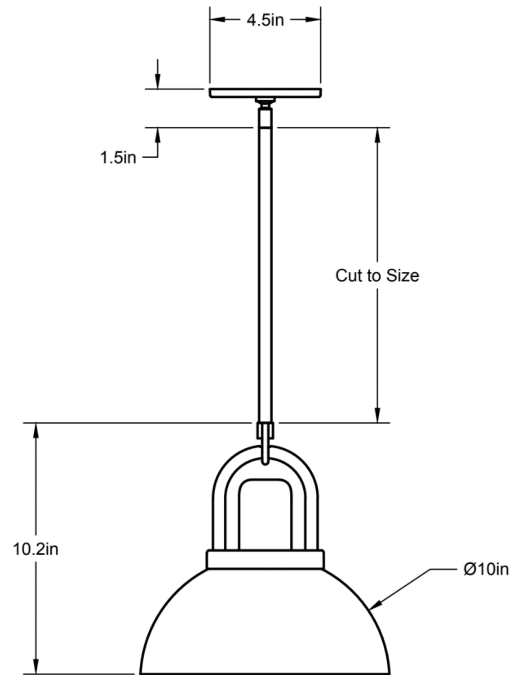

CO/ONY

ALLIED MAKER

Arc 10"

The carefully shaped arc of the bent brass and hand turned Black Walnut top bring a contemporary twist to this classic silhouette. Shown in blackened brass and black walnut.

Standard Materials: Machined Brass, Blown Glass and Hardwood

10.2"H x 10"Ø

Weight: 6.5 lbs

Lead Time: Please Inquire

Mounting: Fits all standard junction boxes

Certifications: cUL Damp Locations

Lamping: 120V - E26 Base

240V - E27 Base

Bulb Included: A19 Cree LED

12"H x 14"Ø

Weight: 10 lbs

Lead Time: Please Inquire

Mounting: Fits all standard junction boxes

Certifications: cUL Damp Locations

Lamping: 120V - E26 Base

240V - E27 Base

Bulb Included: A19 Cree LED

14.2"H x 20"Ø

Weight: 19.5 lbs

Lead Time: Please Inquire

Mounting: Fits all standard junction boxes

Certifications: cUL Damp Locations

Lamping: 120V - E26 Base

240V - E27 Base

Bulb Included: A19 Bulbrite Half-Gold