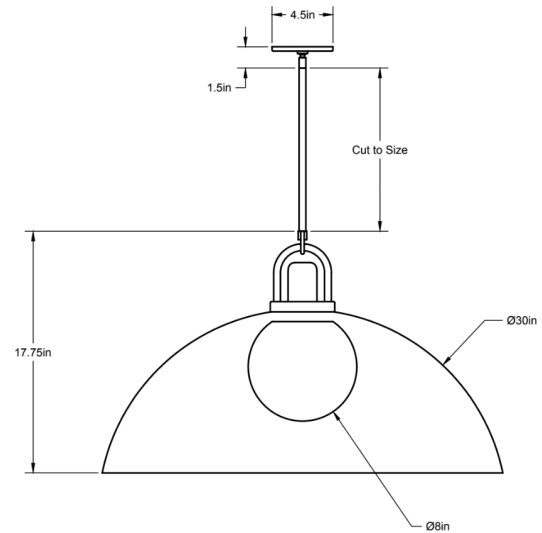

CO/ONY

ALLIED MAKER

Arc 30"

The carefully shaped arc of the bent brass and hand turned Black Walnut top bring a contemporary twist to this classic silhouette. Shown in blackened brass and black walnut.

Standard Materials: Machined Brass, Blown Glass and Hardwood

17.75"H x 30"Ø

Weight: 34.25 lbs

Lead Time: Please Inquire

Mounting: Fits all standard junction boxes

Certifications: cUL Damp Locations

Lamping: 120V - E26 Base

240V - E27 Base

Bulb Included: A19 Cree LED

12W (75W Equivalent) LED

1100 Total Lumen Output

2700K / 90 CRI

E26 Base / Dimmable / 120 Volt

240V available upon request