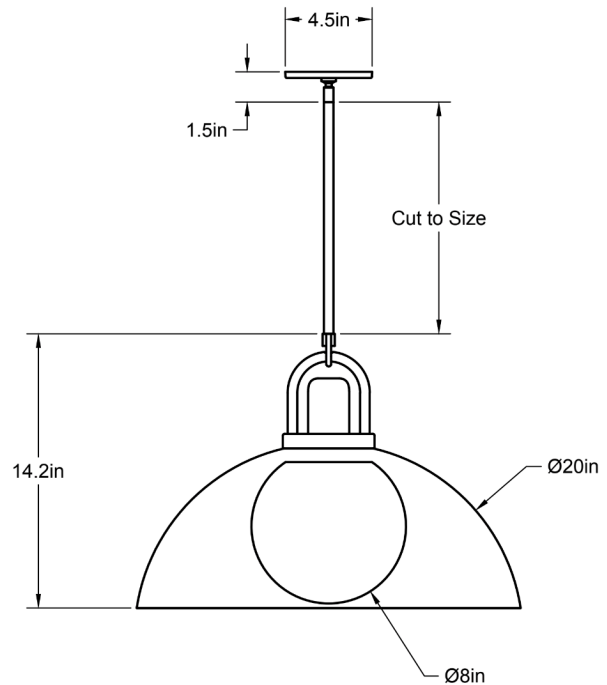

CO/ONY

ALLIED MAKER

Arc 20"

The carefully shaped arc of the bent brass and hand turned Black Walnut top bring a contemporary twist to this classic silhouette. Shown in blackened brass and black walnut.

Standard Materials: Machined Brass, Blown Glass and Hardwood

14.2"H x 20"Ø

Weight: 19.5 lbs

Lead Time: Please Inquire

Mounting: Fits all standard junction boxes

Certifications: cUL Damp Locations

Lamping: 120V - E26 Base

240V - E27 Base

Bulb Included: A19 Bulbrite Half-Gold

12W (75W Equivalent) LED

1100 Total Lumen Output

2700K / 90 CRI

E26 Base / Dimmable / 120 Volt

240V available upon request