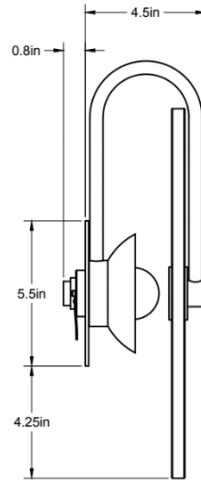

CO/ONY

ALLIED MAKER

ADA Alabaster Sconce 14"

The ADA Alabaster Sconce highlights the ethereal beauty of the translucent stone, featuring a striking modern composition. Shown in blackened brass.

Standard Materials: Machined Brass and Alabaster

4.5"L x 14"W x 15.75"H

Weight: 10.5 lbs

Lead Time: Please Inquire

Mounting: Fits all standard Junction Boxes with at least 1.25" Depth

Certifications: cUL Damp Locations

Lamping: 120V - E12 Base

240V - E14 Base

Bulb Included: G16 Tala LED

5W LED

275 Total Lumen Output

2700K / 90 CRI

E12 Base / Dimmable / 120 Volt

240V available upon request