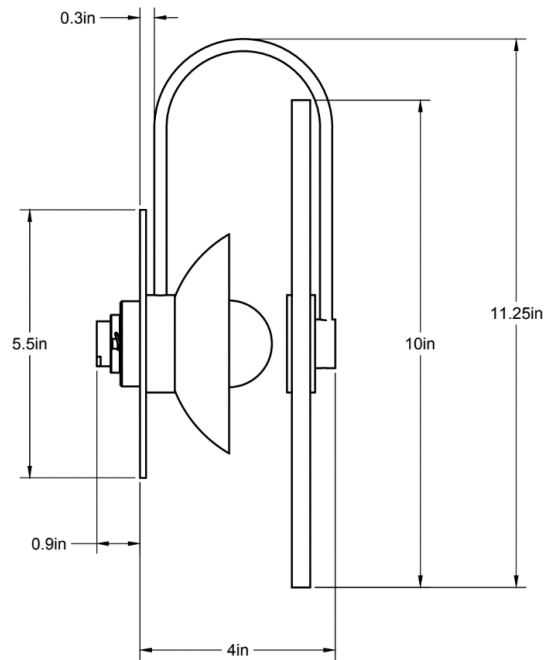

CO/ONY

ALLIED MAKER

ADA Alabaster Sconce 10"

The ADA Alabaster Sconce highlights the ethereal beauty of the translucent stone, featuring a striking modern composition. Shown in blackened brass.

Standard Materials: Machined Brass and Alabaster

4"L x 10"W x 11.25"H

Weight: 5.75 lbs

Lead Time: Please Inquire

Mounting: Fits all standard junction boxes

Certifications: cUL Damp Locations

Lamping: 120V - E12 Base

240V - E14 Base

Bulb Included: G16 Tala LED

5W LED

275 Total Lumen Output

2700K / 90 CRI

E12 Base / Dimmable / 120 Volt

240V available upon request