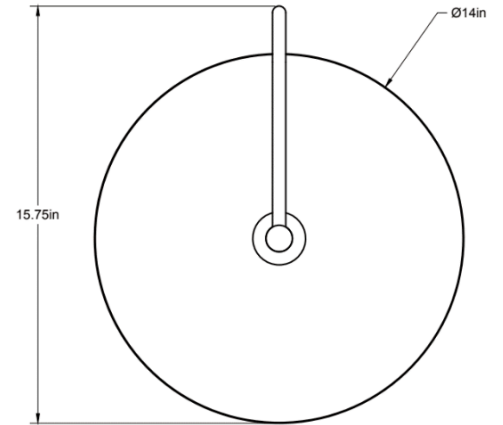

CO/ONY

ALLIED MAKER

ADA Alabaster Sconce 14"

The ADA Alabaster Sconce highlights the ethereal beauty of the translucent stone, featuring a striking modern composition. Shown in blackened brass.

Standard Materials: Machined Brass and Alabaster

4.5"L x 14"W x 15.75"H

Weight: 10.5 lbs

Lead Time: Please Inquire

Mounting: Fits all standard Junction Boxes with at least 1.25" Depth

Certifications: cUL Damp Locations

Lamping: 120V - E12 Base

240V - E14 Base

Bulb Included: G16 Tala LED

5W LED

275 Total Lumen Output

2700K / 90 CRI

E12 Base / Dimmable / 120 Volt

240V available upon request