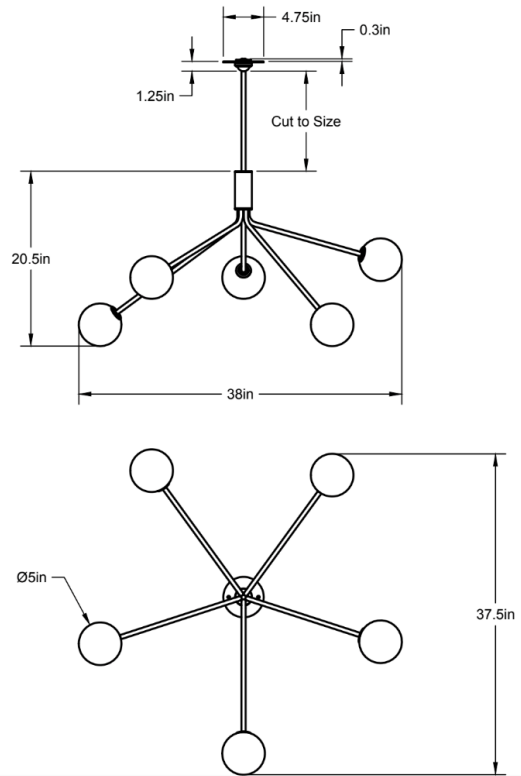

CO/ONY

ALLIED MAKER

Tangent 5

Tangent is composed of multiple linear arms that join into a circular body. The angle of each arm varies, creating a juxtaposition of asymmetry in an otherwise symmetrical fixture. Shown in flat black and matte white glass.

Standard Materials: Machined Brass, and Blown Glass

38"L x 37.5"W x 20.5"H

Weight: 12.5 lbs

Lead Time: Please Inquire

Certifications: cUL Damp Locations

Mounting: Fits all standard Junction Boxes

Lamping: 120V - G8 Bi-pin Base

240V - G8 Bi-pin Base

Bulb Included: G8 Emery LED

5 x 5W LED

2725 Total Lumen Output

2700K / 90 CRI

G8 Bi-pin Base / Dimmable / 120 Volt

240V available upon request