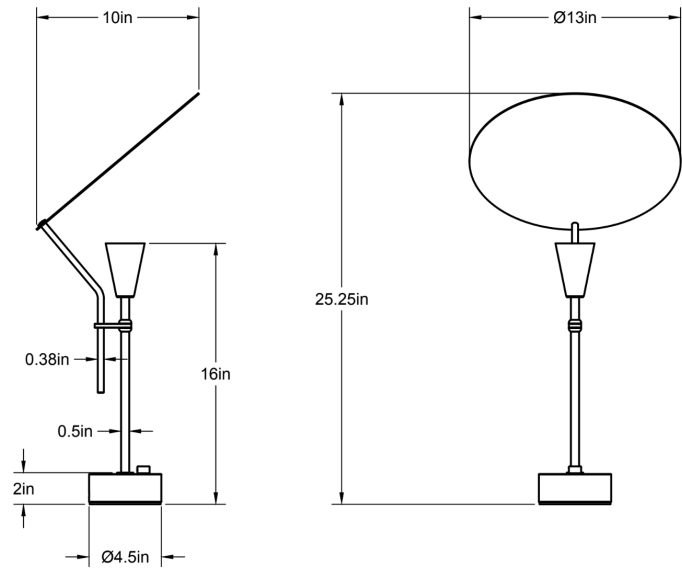

CO/ONY

ALLIED MAKER

Sail Table Lamp

The Sail collection celebrates the magic of bounce-light. A small yet powerful spotlight is concealed within a cone shade, with a solid-brass swivel allowing for full rotation of the reflective disc. Sail feels simple yet expressive, merging artisan craftsmanship & quality materials with an interactive element that is quintessential to creating different lighting moods. Shown in blackened brass.

Standard Materials: Machined Brass

10"L x 13"W x 25.25"H

Weight: 11.5 lbs

Lead Time: Please Inquire

Certifications: cUL Damp Locations

Lamping: 120V - GU10 Base

240V - GU10 Base

Bulb Included: MR16 SORAA LED

9W (65W Equivalent) LED

465 Total Lumen Output

2700K / 95 CRI

GU10 Base / Dimmable / 120 Volt

240V available upon request