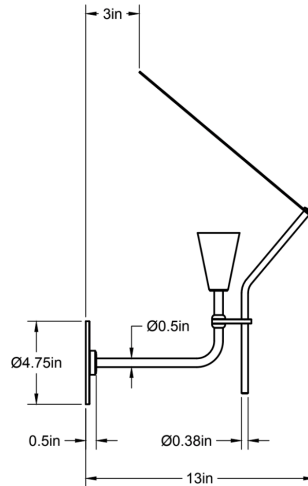

CO/ONY

ALLIED MAKER

Sail Sconce

The Sail collection celebrates the magic of bounce-light. A small yet powerful spotlight is concealed within a cone shade, with a solid-brass swivel allowing for full rotation of the reflective disc. Sail feels simple yet expressive, merging artisan craftsmanship & quality materials with an interactive element that is quintessential to creating different lighting moods. Shown in blackened brass.

Standard Materials: Machined Brass

13"L x 13" W x 19" H

Weight: 5.5 lbs

Lead Time: Please Inquire

Certifications: cUL Damp Locations

Mounting: Fits all standard Junction Boxes

Lamping: 120V - GU10 Base

240V - GU10 Base

Bulb Included: MR16 SORAA LED

9W (65W Equivalent) LED

465 Total Lumen Output

2700K / 95 CRI

GU10 Base / Dimmable / 120 Volt

240V available upon request