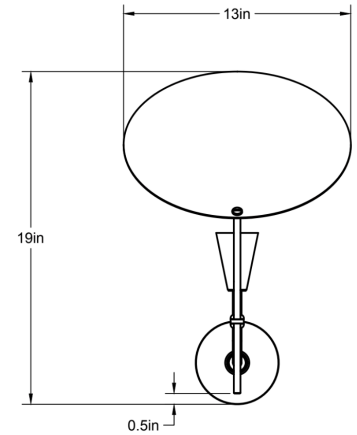

CO/ONY

ALLIED MAKER

Sail Sconce

The Sail collection celebrates the magic of bounce-light. A small yet powerful spotlight is concealed within a cone shade, with a solid-brass swivel allowing for full rotation of the reflective disc. Sail feels simple yet expressive, merging artisan craftsmanship & quality materials with an interactive element that is quintessential to creating different lighting moods. Shown in blackened brass.

Standard Materials: Machined Brass

13"L x 13" W x 19" H

Weight: 5.5 lbs

Lead Time: Please Inquire

Certifications: cUL Damp Locations

Mounting: Fits all standard Junction Boxes

Lamping: 120V - GU10 Base

240V - GU10 Base

Bulb Included: MR16 SORAA LED

9W (65W Equivalent) LED

465 Total Lumen Output

2700K / 95 CRI

GU10 Base / Dimmable / 120 Volt

240V available upon request