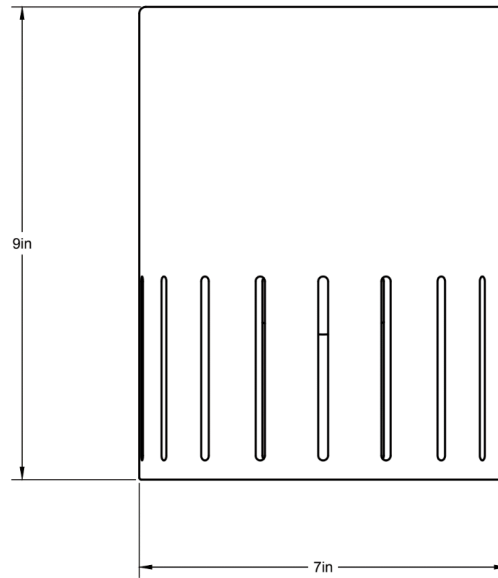

CO/ONY

ALLIED MAKER

Drum Downlight

Featuring a slotted wood shade, the Drum Downlight is a flush mount ceiling light made of hardwood. Shown in black walnut.

Dimensions: 9"H x 7"Ø

Weight: 6.75 lbs

Standard Materials: Hardwood, Blown Glass

Lead Time: Please inquire

Certifications: cUL Damp Locations

Lamping: 120V - E26 Base

240V - E27 Base

Bulb Included: A19 Cree LED

2x 10W (60W Equivalent) LED

1630 Total Lumen Output

2700K / 90 CRI

E26 Base / Dimmable / 120 Volt

240V available upon request