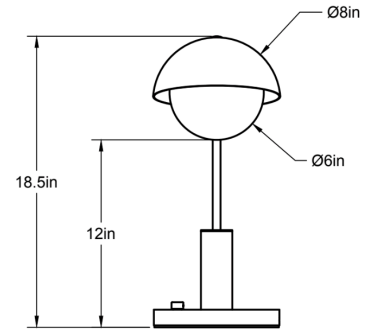

CO/ONY

ALLIED MAKER

Double Dome Table Lamp

The Double Dome Table Lamp features two spun-brass domes with blown-glass globes. The symmetric shades are joined by a solid hardwood base. Shown in brass and black walnut.

Dimensions: 19.75" L x 8" W x 18.5"H

Weight: 14.25 lbs

Standard Materials: Machined Brass, Blown Glass, and Hardwood

Lead Time: Please inquire

Certifications: cUL Damp Locations

Lamping: 120V - E26 Base

240V - E27 Base

Bulb Included: A19 Cree LED

2x 10W (60W Equivalent) LED

1630 Total Lumen Output

2700K / 90 CRI

E26 Base / Dimmable / 120 Volt

240V available upon request