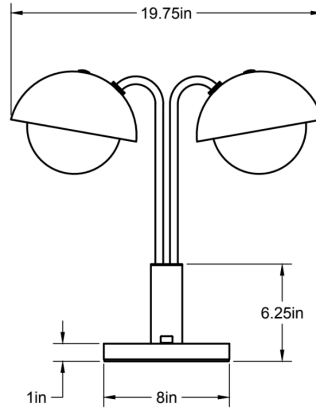

CO/ONY

ALLIED MAKER

Double Dome Table Lamp

The Double Dome Table Lamp features two spun-brass domes with blown-glass globes. The symmetric shades are joined by a solid hardwood base. Shown in brass and black walnut.

Dimensions: 19.75" L x 8" W x 18.5"H

Weight: 14.25 lbs

Standard Materials: Machined Brass, Blown Glass, and Hardwood

Lead Time: Please inquire

Certifications: cUL Damp Locations

Lamping: 120V - E26 Base

240V - E27 Base

Bulb Included: A19 Cree LED

2x 10W (60W Equivalent) LED

1630 Total Lumen Output

2700K / 90 CRI

E26 Base / Dimmable / 120 Volt

240V available upon request