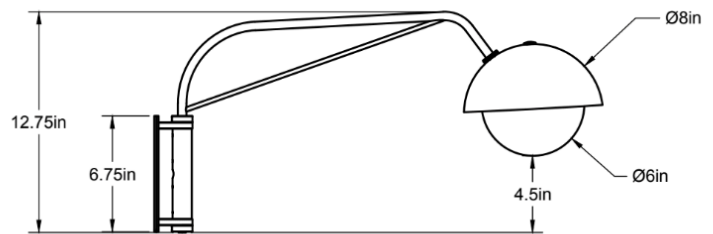

CO/ONY

ALLIED MAKER

Dome Wall Lamp

The Dome Wall Lamp features a spun-brass dome with a blown-glass globe. The shade is supported by a brazed brass arm that swivels on a hardwood bracket. Shown in blackened brass and black walnut.

Dimensions: 26.25"L x 8"W x 12.75"H

Weight: 9.25 lbs

Standard Materials: Machined Brass, Blown Glass, and Hardwood

Lead Time: 5-7 Weeks

Certifications: cUL Damp Locations

Lamping: 120V - E26 Base

240V - E27 Base