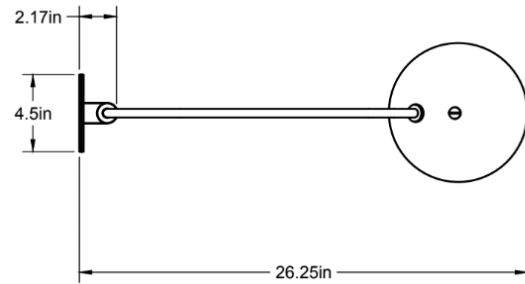

CO/ONY

ALLIED MAKER

Dome Wall Lamp

The Dome Wall Lamp features a spun-brass dome with a blown-glass globe. The shade is supported by a brazed brass arm that swivels on a hardwood bracket. Shown in blackened brass and black walnut.

Dimensions: 26.25"L x 8"W x 12.75"H

Weight: 9.25 lbs

Standard Materials: Machined Brass, Blown Glass, and Hardwood

Lead Time: 5-7 Weeks

Certifications: cUL Damp Locations

Lamping: 120V - E26 Base

240V - E27 Base

Bulb Included: A19 Cree LED

10W (60W Equivalent) LED

815 Total Lumen Output

2700K / 90 CRI

E26 Base / Dimmable / 120 Volt

240V available upon request