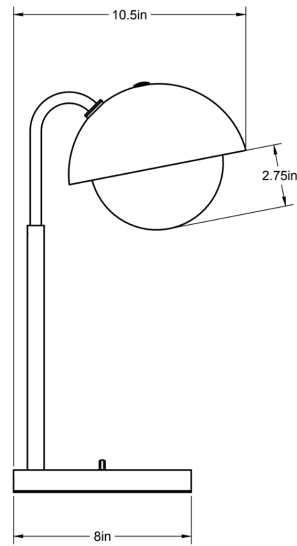

CO/ONY

ALLIED MAKER

Dome Table Lamp

The Dome Table Lamp is a simple and versatile fixture, handcrafted from premium grade brass. Show in blackened brass and black walnut.

Dimensions: 10.5"L x 8"W x 18.5"H

Weight: 8 lbs

Standard Materials: Machined Brass, Blown Glass, and Hardwood

Lead Time: 5-7 Weeks

Certifications: cUL Damp Locations

Lamping: 120V - E26 Base

240V - E27 Base

Bulb Included: A19 Cree LED

10W (60W Equivalent) LED