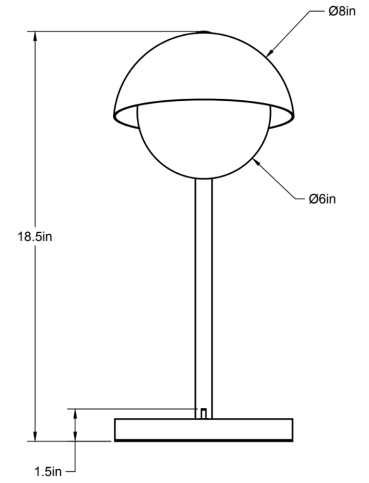

CO/ONY

ALLIED MAKER

Dome Table Lamp

The Dome Table Lamp is a simple and versatile fixture, handcrafted from premium grade brass. Show in blackened brass and black walnut.

Dimensions: 10.5"L x 8"W x 18.5"H

Weight: 8 lbs

Standard Materials: Machined Brass, Blown Glass, and Hardwood

Lead Time: 5-7 Weeks

Certifications: cUL Damp Locations

Lamping: 120V - E26 Base

240V - E27 Base

Bulb Included: A19 Cree LED

10W (60W Equivalent) LED