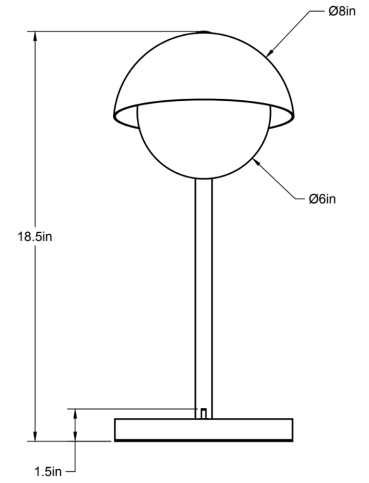

CO/ONY

ALLIED MAKER

Dome Table Lamp Perforated

The Dome Table Lamp is a simple and versatile fixture, handcrafted from premium grade brass with a perforated shade. Show in brass and black walnut.

Dimensions: 10.5"L x 8"W x 18.5"H

Weight: 8 lbs

Standard Materials: Machined Brass, Blown Glass, and Hardwood

Lead Time: 5-7 Weeks

Certifications: cUL Damp Locations

Lamping: 120V - E26 Base

240V - E27 Base

Bulb Included: A19 Cree LED

10W (60W Equivalent) LED