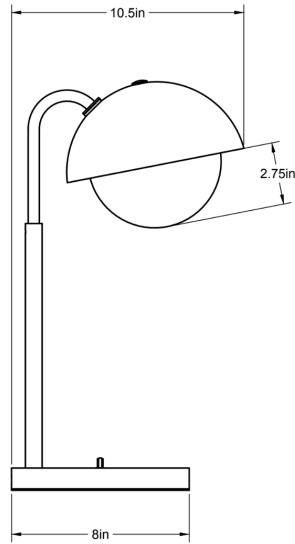

CO/ONY

ALLIED MAKER

Dome Table Lamp Perforated

The Dome Table Lamp is a simple and versatile fixture, handcrafted from premium grade brass with a perforated shade. Show in brass and black walnut.

Dimensions: 10.5"L x 8"W x 18.5"H

Weight: 8 lbs

Standard Materials: Machined Brass, Blown Glass, and Hardwood

Lead Time: 5-7 Weeks

Certifications: cUL Damp Locations

Lamping: 120V - E26 Base

240V - E27 Base

Bulb Included: A19 Cree LED

10W (60W Equivalent) LED