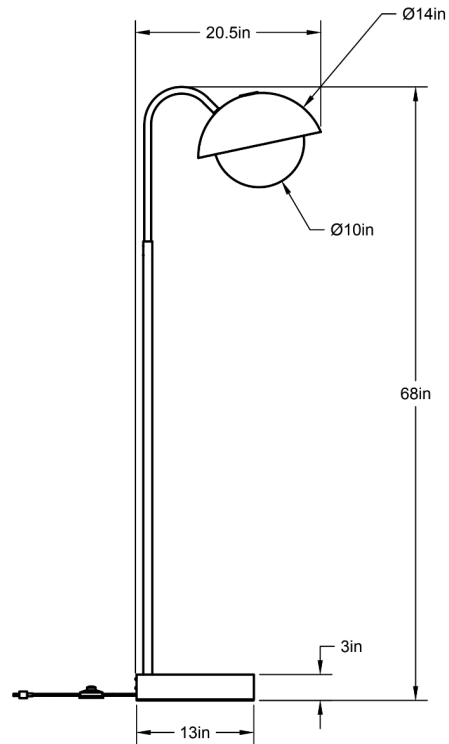

CO/ONY

ALLIED MAKER

Dome Floor Lamp

The Dome Floor Lamp is a simple and versatile fixture, handcrafted from premium grade brass. Show in blackened brass and black walnut.

Dimensions: 20.5"L x 14"W x 68"H

Weight: 26.5 lbs

Standard Materials: Machined Brass and Blown Glass

Lead Time: Please Inquire

Certifications: cUL Damp Locations

Lamping: 120V - E26 Base

240V - E27 Base

Bulb Included: A19 Cree LED

12W (75W Equivalent) LED

1100 Total Lumen Output

2700K / 90 CRI

E26 Base / Dimmable / 120 Volt

240V available upon request