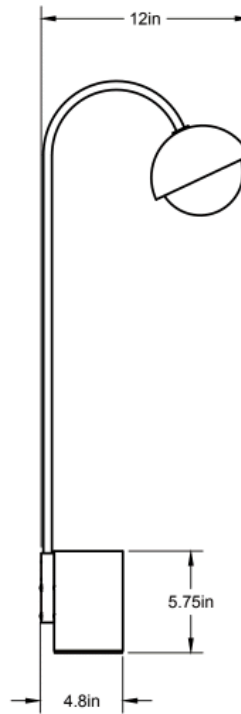

CO/ONY

ALLIED MAKER

Contour Table Lamp

The Contour Table Lamp features an elongated base suspending a brass shade surrounding a blown glass globe. Shown in blackened brass and opal glass.

Dimensions: 12"L x 6"W x 33"H

Weight: 25.5 lbs

Standard Materials: Machined Brass, Blown Glass

Lead Time: Please Inquire

Certifications: cUL Damp Locations

Lamping: 120V - G8 Bi-pin Base

240V - G8 Bi-pin Base

Bulb Included: G8 Emery Allen LED

5W (60W Equivalent) LED

545 Total Lumen Output

2700K / 90 CRI

G8 Bi-pin Base / Dimmable / 120 Volt

240V available upon request