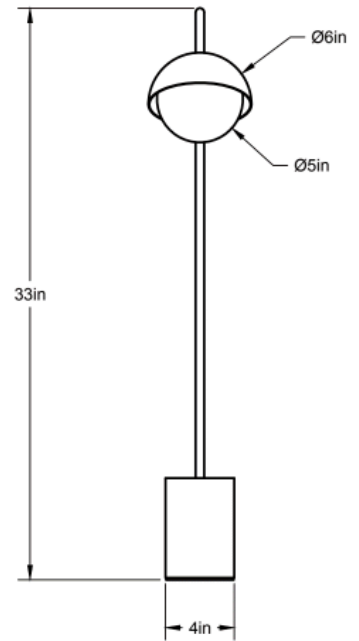

CO/ONY

ALLIED MAKER

Contour Table Lamp

The Contour Table Lamp features an elongated base suspending a brass shade surrounding a blown glass globe. Shown in blackened brass and opal glass.

Dimensions: 12"L x 6"W x 33"H

Weight: 25.5 lbs

Standard Materials: Machined Brass, Blown Glass

Lead Time: Please Inquire

Certifications: cUL Damp Locations

Lamping: 120V - G8 Bi-pin Base

240V - G8 Bi-pin Base

Bulb Included: G8 Emery Allen LED

5W (60W Equivalent) LED

545 Total Lumen Output

2700K / 90 CRI

G8 Bi-pin Base / Dimmable / 120 Volt

240V available upon request