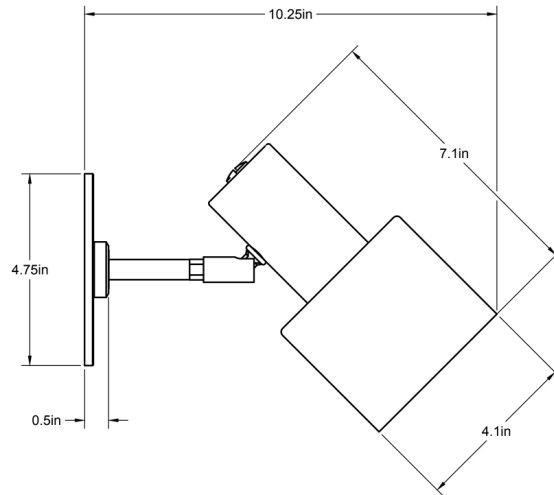

CO/ONY

ALLIED MAKER

Composers Sconce

This simple sconce is hand spun from 16 guage brass and is perched on an adjustable wall mount armature. Shown in brass.

Dimensions: 10"L x 4.5"W x 7.1"H

Weight: 3.25 lbs

Standard Materials: Machined Brass

Lead Time: Please Inquire

Certifications: cUL Damp Locations

Lamping: 120V - E26 Base

240V - E27 Base

Bulb Included: G16 Sunlite LED

7W (60W Equivalent) LED

500 Total Lumen Output