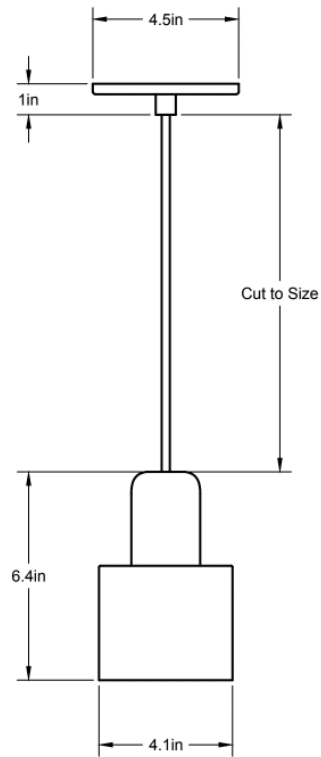

CO/ONY

ALLIED MAKER

Composers Pendant

This simple pendant is hand spun from 16 gauge brass and is hung on a field adjustable cord with a 4.5" diameter matching metal canopy. This pendant hangs from 6' of field adjustable cord. Shown in brass and black walnut.

Dimensions: 6.4"H x 4.1"Ø

Weight: 3.5 lbs

Standard Materials: Machined Brass, Hardwood

Lead Time: Please Inquire

Certifications: cUL Damp Locations

Lamping: 120V - E26 Base

240V - E27 Base

Bulb Included: G16 Sunlite LED

7W (60W Equivalent) LED

500 Total Lumen Output

2700K / 82 CRI

E26 Base / Dimmable / 120 Volt

240V available upon request