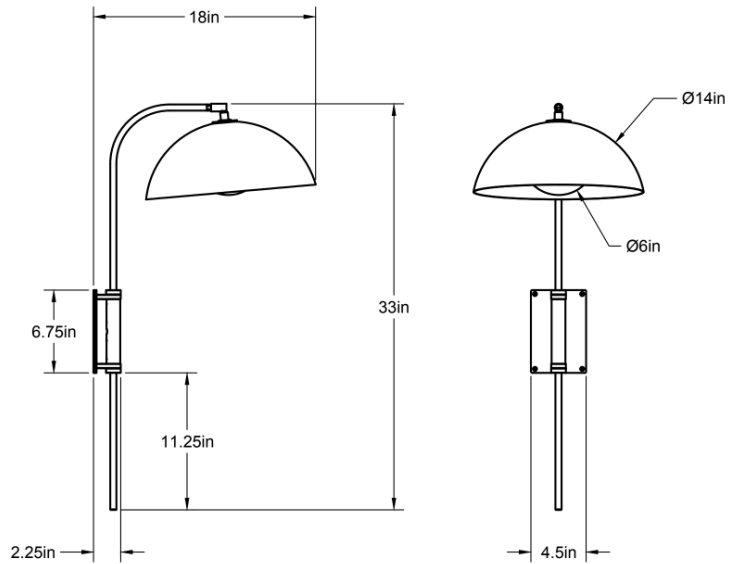

CO/ONY

ALLIED MAKER

Clasp Wall Lamp

The Clasp Wall Lamp features an adjustable shade fixed to a modern armature. Shown in flat black, black walnut, and flat white glass.

Dimensions: 18"L x 14"W x 33"H

Weight: 12.5 lbs

Standard Materials: Machined Brass, Blown Glass, and Hardwood

Lead Time: Please Inquire

Mounting: Fits all standard junction boxes

Certifications: cUL Damp Locations

Lamping: 120V - E26 Base

240V - E27 Base

Bulb Included: A19 Cree LED

10W (60W Equivalent) LED

815 Total Lumen Output

2700K / 90 CRI

E26 Base / Dimmable / 120 Volt

240V available upon request