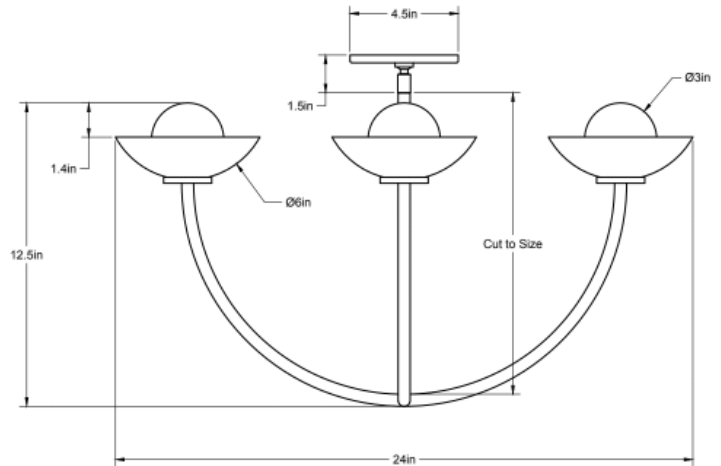

CO/ONY

ALLIED MAKER

Bright Side 4

Four bent-brass arms are precisely joined at a seamless center point, with blown glass domes perched on top. Shown in red sand and matte white glass.

Dimensions: 24"L x 24"W x 12.5"H

Weight: 5.75 lbs

Standard Materials: Machined Brass, Blown Glass

Lead Time: Please Inquire

Mounting: Fits all standard junction boxes

Certifications: cUL Damp Locations

Lamping: 120V - G8 Bi-pin Base

240V - G8 Bi-pin Base

Bulb Included: G8 Emery Allen LED

4x 4.5W (50W Equivalent) LED

1640 Total Lumen Output

2700K / 90 CRI

G8 Bi-pin Base / Dimmable / 120 Volt

240V available upon request