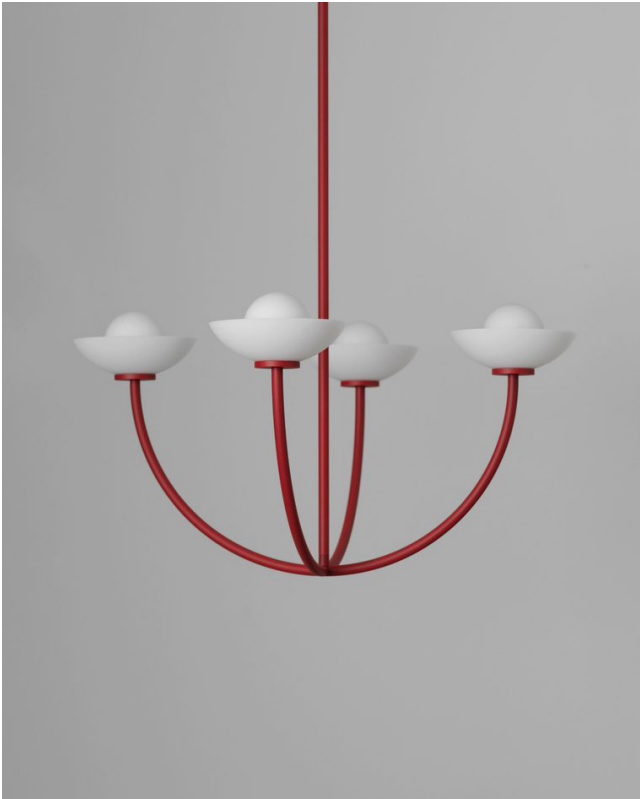

CO/ONY

ALLIED MAKER

Bright Side 4

Four bent-brass arms are precisely joined at a seamless center point, with blown glass domes perched on top. Shown in red sand and matte white glass.

Dimensions: 24"L x 24"W x 12.5"H

Weight: 5.75 lbs

Standard Materials: Machined Brass, Blown Glass

Lead Time: Please Inquire

Mounting: Fits all standard junction boxes

Certifications: cUL Damp Locations

Lamping: 120V - G8 Bi-pin Base

240V - G8 Bi-pin Base

Bulb Included: G8 Emery Allen LED

4x 4.5W (50W Equivalent) LED

1640 Total Lumen Output

2700K / 90 CRI

G8 Bi-pin Base / Dimmable / 120 Volt

240V available upon request