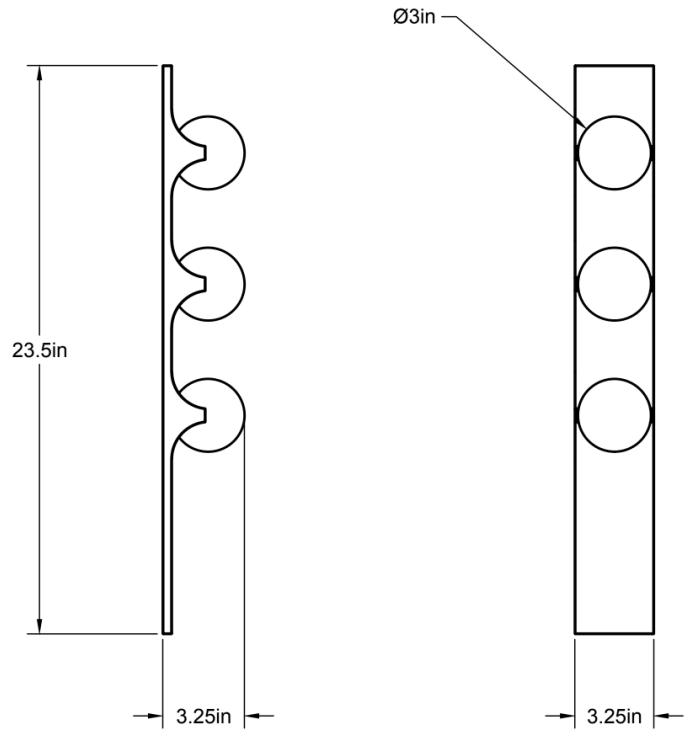

CO/ONY

ALLIED MAKER

Bridge 3

The Bridge series explores the unique joinery between cast-brass and blown-glass. This fixture is available in any standard finish, as well as the unique Cast Brass finish. Shown in verdigris and opal glass.

Dimensions: 3.25"L x 3.25"W x 23.5"H

Weight: 9.25 lbs

Standard Materials: Machined Brass, Blown Glass

Lead Time: Please Inquire

Mounting: Fits all standard junction boxes

Certifications: cUL Damp Locations

Lamping: 120V - G8 Bi-pin Base

240V - G8 Bi-pin Base

Bulb Included: G8 Emery Allen LED

3x 4.5W (50W Equivalent) LED

1350 Total Lumen Output

2700K / 90 CRI

G8 Bi-pin Base / Dimmable / 120 Volt

240V available upon request