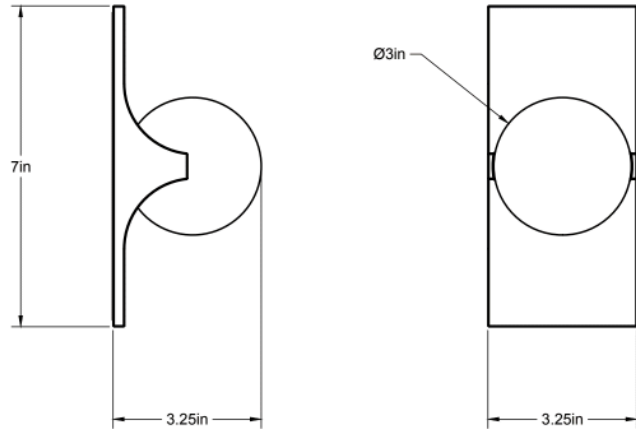

CO/ONY

ALLIED MAKER

Bridge 1

The Bridge series explores the unique joinery between cast-brass and blown-glass. This fixture is available in any standard finish, as well as the unique Cast Brass finish. Shown in cast brass and opal glass.

Dimensions: 3.25"L x 3.25"W x 7"H

Weight: 2.75 lbs

Standard Materials: Machined Brass, Blown Glass

Lead Time: Please Inquire

Mounting: Fits all standard junction boxes

Certifications: cUL Damp Locations

Lamping: 120V - G8 Bi-pin Base

240V - G8 Bi-pin Base

Bulb Included: G8 Emery Allen LED

4.5W (50W Equivalent) LED

450 Total Lumen Output

2700K / 90 CRI

G8 Bi-pin Base / Dimmable / 120 Volt

240V available upon request