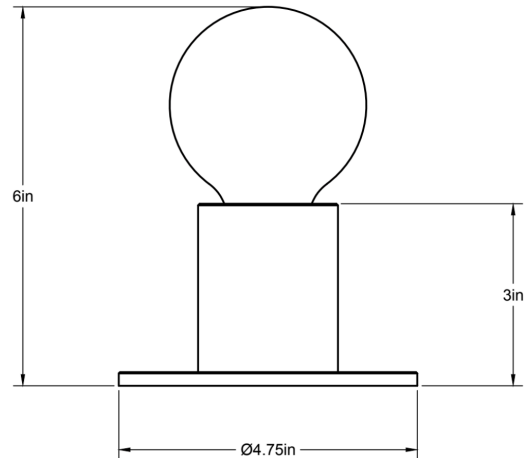

CO/ONY

ALLIED MAKER

Bell Pendant

The pared down composition of the Brass Minimalist celebrates the beauty of simplicity. Shown in raw brass.

Dimensions: 5.5"H x 5.5"Ø

Weight: 2.5 lbs

Standard Materials: Machined Brass, Blown Glass

Lead Time: Please Inquire

Certifications: cUL Damp Locations

Mounting: Fits all standard junction boxes

Lamping: 120V - E26 Base

240V - E27 Base

Bulb Included: G25 Bulbrite Incandescent

40W Incandescent

320 Total Lumen Output