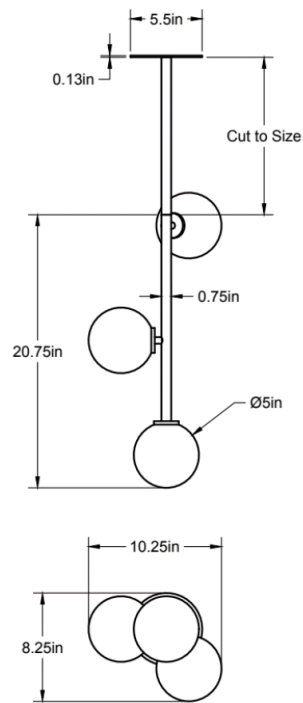

CO/ONY

ALLIED MAKER

Bloom 3 Pendant

A sleek yet organic pendant lamp, the Bloom 3 Pendant features three blown glass globes perched atop brass hardware. Shown in brass and matte white glass.

Dimensions: 8.25"L x 10.25"W x 20.75"H

Weight: 7 lbs

Standard Materials: Machined Brass, Blown Glass

Lead Time: Please Inquire

Mounting: Fits all standard junction boxes

Certifications: cUL Damp Locations

Lamping: 120V - G8 Bi-pin Base

240V - G8 Bi-pin Base

Bulb Included: G8 Emery Allen LED

3x 5W (60W Equivalent) LED

1635 Total Lumen Output

2700K / 90 CRI

G8 Bi-pin Base / Dimmable / 120 Volt

240V available upon request