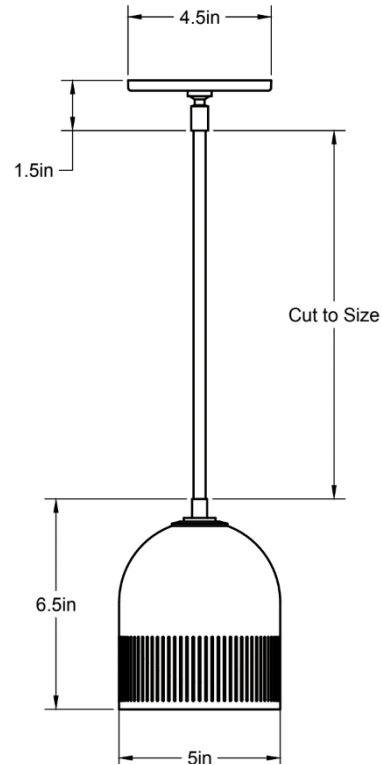

CO/ONY

ALLIED MAKER

Bishop Pendant

A contemporary take on a traditional form, individually cut openings reveal a blown-glass globe within the dome of the Bishop Pendant. Shown in maker black.

Dimensions: 6.5"H x 5"Ø

Weight: 2.5 lbs

Standard Materials: Machined Brass, Blown Glass

Lead Time: Please Inquire

Mounting: Fits all standard junction boxes

Certifications: cUL Damp Locations

Lamping: 120V - G8 Bi-pin Base

240V - G8 Bi-pin Base

Bulb Included: G8 Emery Allen LED

5W (60W Equivalent) LED

545 Total Lumen Output

2700K / 90 CRI

G8 Bi-pin Base / Dimmable / 120 Volt

240V available upon request