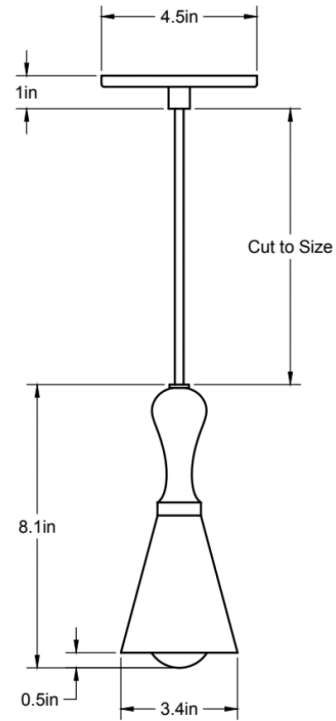

CO/ONY

ALLIED MAKER

Bell Pendant

Referencing a classic hand bell, this petite and minimalist pendant houses rich textures of solid brass, American hardwoods, and cotton cord. UL Certified. Shown in black walnut and brass.

Dimensions: 8.1"H x 3.4Ø

Weight: 3 lbs

Standard Materials: Machined Brass, Hardwood

Lead Time: Please Inquire

Certifications: cUL Damp Locations

Lamping: 120V - E26 Base

240V - E27 Base

Bulb Included: G16 Sunlite LED

7W (60W Equivalent) LED

500 Total Lumen Output

2700K / 82 CRI

E26 Base / Dimmable / 120 Volt

240V available upon request