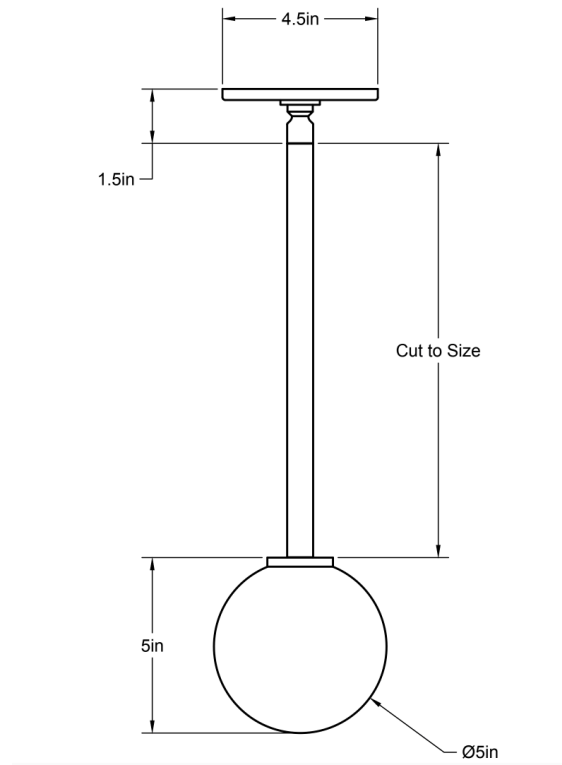

CO/ONY

ALLIED MAKER

Bastion 5" Pendant

A contemporary take on the classic pendant light, the Bastion 5" Pendant's understated composition celebrates quality materials and simplicity. Shown in blackened brass and opal glass.

Dimensions: 5"Ø x 5"H

Weight: 3 lbs

Standard Materials: Machined Brass, Blown Glass

Lead Time: Please Inquire

Mounting: Fits all standard junction boxes

Certifications: cUL Damp Locations

Lamping: 120V - G8 Bi-pin Base

240V - G8 Bi-pin Base

Bulb Included: G8 Emery Allen LED

5W (60W Equivalent) LED

545 Total Lumen Output

2700K / 90 CRI

G8 Bi-pin Base / Dimmable / 120 Volt

240V available upon request