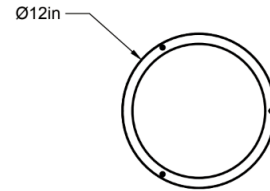

CO/ONY

ALLIED MAKER

Aria 12 Pendant

Aria 12 Pendant is inspired by mid-century industrial workshop lighting. It features a flat glass sheet that diffuses light below its domed shade, and a solid acrylic glass rod above to project light up into a space. Shown in brass.

Dimensions: 15.75"H x 12Ø

Weight: 18.75 lbs

Standard Materials: Machined Brass, Blown Glass, Acrylic

Lead Time: Please Inquire

Certifications: cUL Damp Locations

Lamping: 120V - E26 / GU10 Base

240V -E27 / GU10 Base