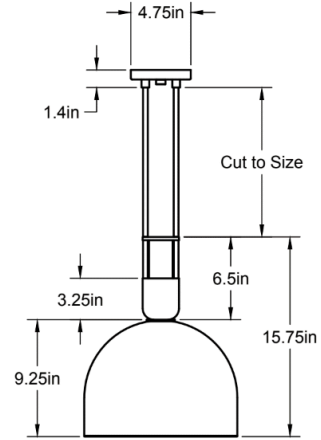

CO/ONY

ALLIED MAKER

Aria 12 Pendant

Aria 12 Pendant is inspired by mid-century industrial workshop lighting. It features a flat glass sheet that diffuses light below its domed shade, and a solid acrylic glass rod above to project light up into a space. Shown in brass.

Dimensions: 15.75"H x 12Ø

Weight: 18.75 lbs

Standard Materials: Machined Brass, Blown Glass, Acrylic

Lead Time: Please Inquire

Certifications: cUL Damp Locations

Lamping: 120V - E26 / GU10 Base

240V -E27 / GU10 Base