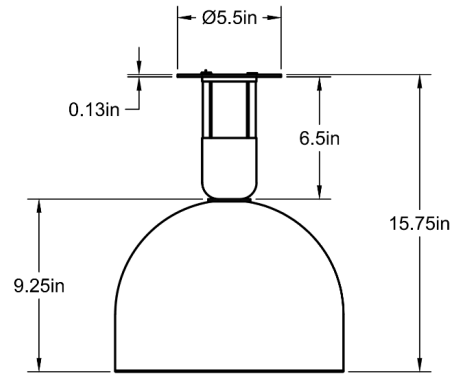

CO/ONY

ALLIED MAKER

Aria 12 Flush Pendant

Aria is inspired by mid-century industrial workshop lighting. It features a flat glass sheet that diffuses light below its domed shade, and a solid acrylic glass rod above to project light up into a space. Shown in brass.

Dimensions: 15.75"H x 12Ø

Weight: 18.5 lbs

Standard Materials: Machined Brass, Blown Glass, Acrylic

Lead Time: Please Inquire

Certifications: cUL Damp Locations

Lamping: 120V - E26 / GU10 Base

240V -E27 / GU10 Base

Bulb Included: BR30 Cree LED

16W (100W Equivalent) LED

1400 Total Lumen Output

2700K / 90 CRI

E26 Base / Dimmable / 120 Volt

240V available upon request

MR16 SORAA LED

7.5W (50W Equivalent) LED

390 Total Lumen Output

2700K / 95 CRI

GU10 Base / Dimmable / 120 Volt

240V available upon request