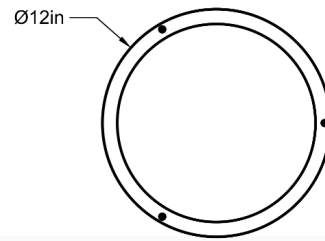

CO/ONY

ALLIED MAKER

Aria 12 Flush Pendant

Aria is inspired by mid-century industrial workshop lighting. It features a flat glass sheet that diffuses light below its domed shade, and a solid acrylic glass rod above to project light up into a space. Shown in brass.

Dimensions: 15.75"H x 12Ø

Weight: 18.5 lbs

Standard Materials: Machined Brass, Blown Glass, Acrylic

Lead Time: Please Inquire

Certifications: cUL Damp Locations

Lamping: 120V - E26 / GU10 Base

240V -E27 / GU10 Base

Bulb Included: BR30 Cree LED

16W (100W Equivalent) LED

1400 Total Lumen Output

2700K / 90 CRI

E26 Base / Dimmable / 120 Volt

240V available upon request

MR16 SORAA LED

7.5W (50W Equivalent) LED

390 Total Lumen Output

2700K / 95 CRI

GU10 Base / Dimmable / 120 Volt

240V available upon request